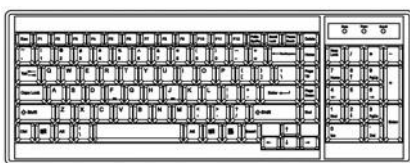

Product :	441.6 x 500 x 44 mm / 17.4 x 19.7 x 1.73 inch
Packing :	590 x 815 x 140 mm / 23.2 x 32.1 x 5.5 inch

Console Cable

CB-6

- 6 feet Console KVM cable
- VGA + USB type A x 2, server end
- DB15 + USB type A x 2, console port

Standard Keyboard

Ge G keyboard integrated with touchpad  U.S.

Optional layouts

EMEA	 U.K.	 Germany	 France	 Russia	 Spain	 Italy
Asia	 Japan	 Korea				

Ordering Part Number

Model	Plug Type
96KVM-R19V1C-EU	European Plug 
96KVM-R19V1C-IN	Indian Plug 
96KVM-R19V1C-US	US Plug 
96KVM-R19V1C-UK	UK Plug 
96KVM-R19V1C-CN	China Plug 