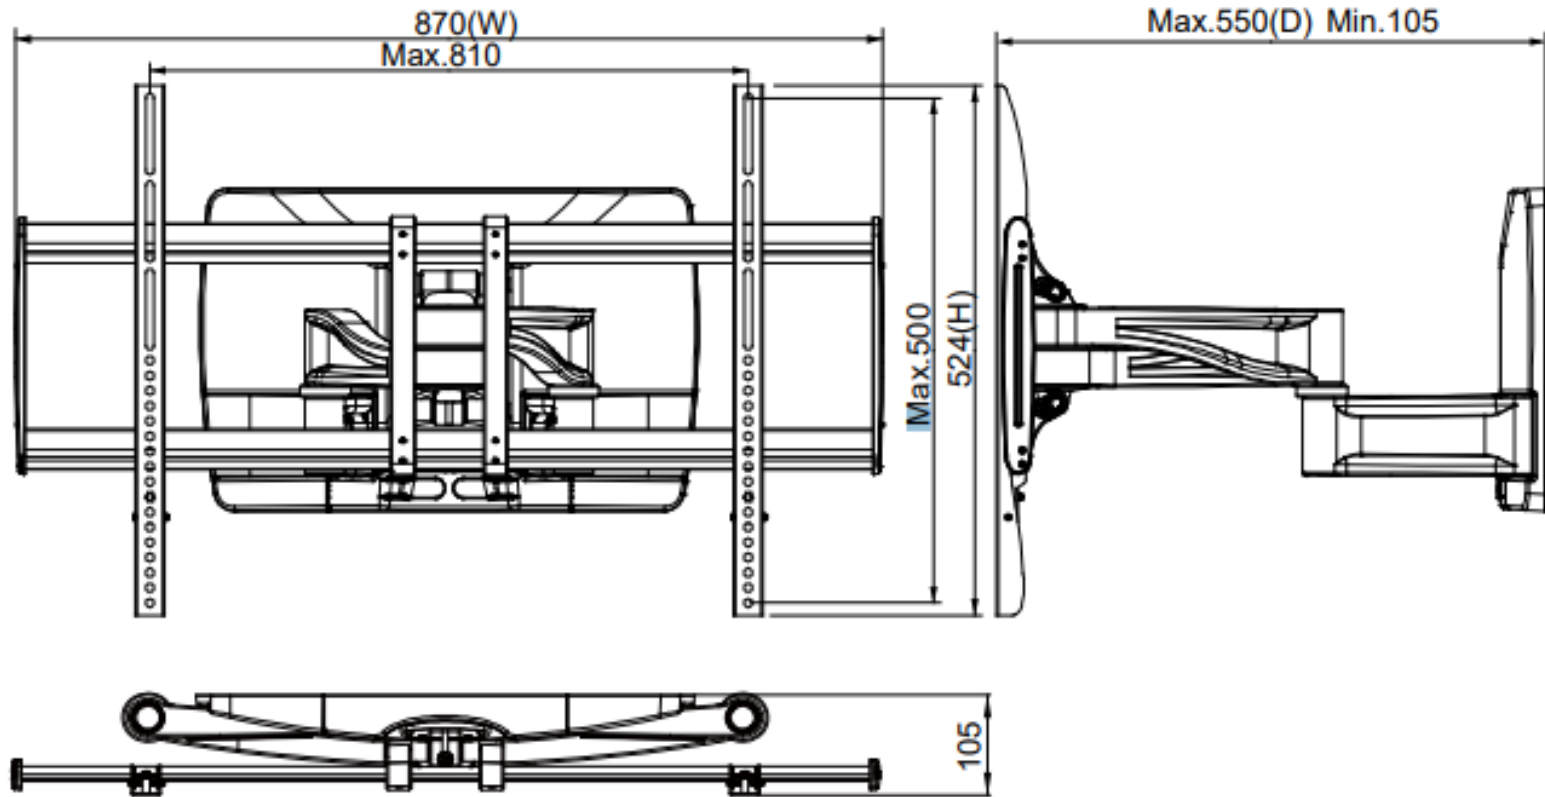

# Product

**Tilt**

**Swivel**

**Cable Management**

**Torque Adjust**

# Specifications

Complete System		
Net Weight	14.23 Kg (31.38lbs)	
Dimension(W*H*D)	870 x 524 x 550 mm ( 34.25" x 20.63" x 21.65" )	
Screw Type	M4,M5,M6,M8	
Material	Steel/Aluminum Alloy/Plastic	
Display System		
Hinge Module	Swivel	Max. +/-60°
	Tilt	Max. +/-15°
	User Torque Adjust	Available
Display Support	Mounting Pattern	Max. Mount :810x500 mm
	Panel Size Support	32"~65"
	Support Weight (Range)	85Kg(187.4lbs)
Max. Distance To The Wall	550mm (21.65")	
Min. Distance To The Wall	105 mm(4.13")	
Extended Arm Provided	4	
Cable Management	Yes	

# Drawing