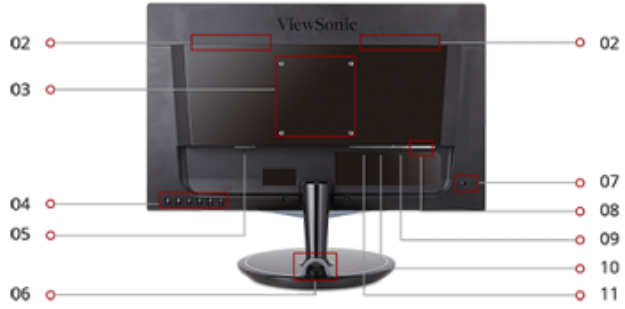

Dimensions: 23.2 x 16.6 x 9.0 in. / 558.7 x 422.4 x 229.7 mm

- 01. Menu Control Panel
- 02. Internal Speakers
- 03. VESA Compatible Wall Mount (100 x 100mm)

- 04. Menu Control Buttons
- 05. AC In
- 06. Cable Management Ring
- 07. Kensington® Lock Slot