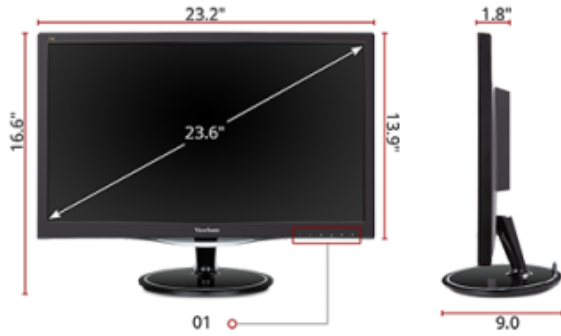

Dimensions: 23.2 x 16.6 x 9.0 in. / 558.7 x 422.4 x 229.7 mm

- 01. Menu Control Panel
- 02. Internal Speakers
- 03. VESA Compatible Wall Mount (100 x 100mm)

- 04. Menu Control Buttons
- 05. AC In
- 06. Cable Management Ring
- 07. Kensington® Lock Slot

### Dimensions (imperial) (WxHxD)

Packaging (in.):	24.4 x 19.5 x 4.9
Physical (in.):	23.2 x 16.6 x 9.0
Physical Without Stand (in.):	23.2 x 13.9 x 1.8