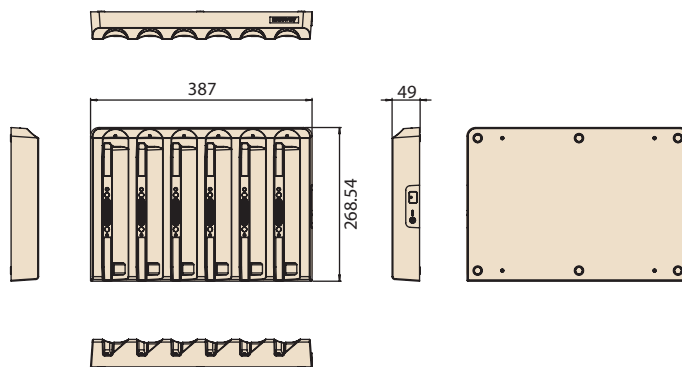

Multiple Charger Stations

Multi-Bay Charging Stations for AIM-35

Features

- Can charge up to 6 tablets/4 batteries simultaneously
- Overcurrent and overvoltage protection provided
- Rapid single-handed docking and undocking
- LED indicators for monitoring charging status

Specifications

		Multi-Tablet Charging Station	Multi-Battery Charging Station
Capacity	Number of Bays	6	4
	Charging Current	2A	2.5A
Power	Charging Voltage	9 V	4.35 V
	Input Voltage	19 V	19 V
	LED Indicators	Green: Full Amber: Charging Red: Error	Green: Full Amber: Charging Red: Error
Mechanical	Dimensions (W x D x H)	387 x 269 x 49 mm (15.23 x 10.59 x 1.92 in)	144 x 155 x 39 mm (5.66 x 6.10 x 1.53 in)
	Weight	1.98 kg (4.36 lb)	0.48 kg (1.05 lb)
	Operating Temperature	0 ~ 40 °C (32 ~ 104 °F)	0 ~ 40 °C (32 ~ 104 °F)
Environment	Storage Temperature	-10 ~ 50 °C (14 ~ 122 °F)	-10 ~ 50 °C (14 ~ 122 °F)
	Safety	UL, CB, LVD, CCC, RCM	UL, CB, LVD, CCC, RCM
	Certifications	CE, FCC, CCC, RCM, BSMI	CE, FCC, CCC, RCM, BSMI

Dimensions

Unit: mm

Multi-Tablet Charging Station

Multi-Battery Charging Station

Ordering Information

Part Number	Description
AIM-CHG0-0150	AIM-35 6-in-1 tablet charging station
AIM-MBC0-0051	AIM-35 4-in-1 battery charging station