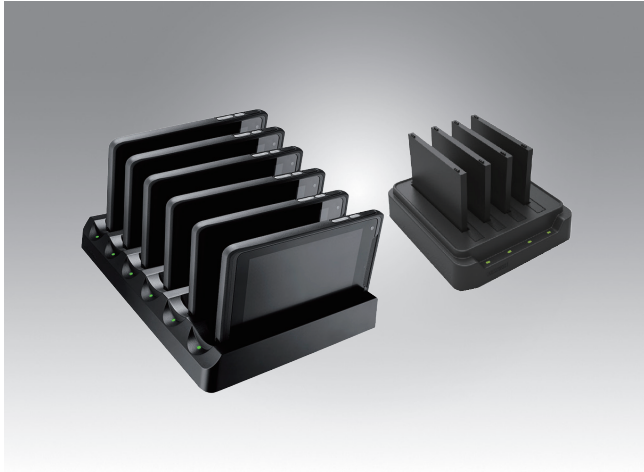

Multiple Charger Stations

Multi-Bay Charging Stations for AIM-35

Features

- Can charge up to 6 tablets/4 batteries simultaneously
- Overcurrent and overvoltage protection provided
- Rapid single-handed docking and undocking
- LED indicators for monitoring charging status

Specifications

		Multi-Tablet Charging Station	Multi-Battery Charging Station
Capacity	Number of Bays	6	4
	Charging Current	2A	2.5A
Power	Charging Voltage	9 V	4.35 V
	Input Voltage	19 V	19 V
	LED Indicators	Green: Full Amber: Charging Red: Error	Green: Full Amber: Charging Red: Error
Mechanical	Dimensions (W x D x H)	387 x 269 x 49 mm (15.23 x 10.59 x 1.92 in)	144 x 155 x 39 mm (5.66 x 6.10 x 1.53 in)
	Weight	1.98 kg (4.36 lb)	0.48 kg (1.05 lb)
	Operating Temperature	0 ~ 40 °C (32 ~ 104 °F)	0 ~ 40 °C (32 ~ 104 °F)
Environment	Storage Temperature	-10 ~ 50 °C (14 ~ 122 °F)	-10 ~ 50 °C (14 ~ 122 °F)
	Safety	UL, CB, LVD, CCC, RCM	UL, CB, LVD, CCC, RCM
	Certifications	CE, FCC, CCC, RCM, BSMI	CE, FCC, CCC, RCM, BSMI

Dimensions

Unit: mm

Multi-Tablet Charging Station

Multi-Battery Charging Station

Ordering Information

Part Number	Description
AIM-CHG0-0150	AIM-35 6-in-1 tablet charging station
AIM-MBC0-0051	AIM-35 4-in-1 battery charging station