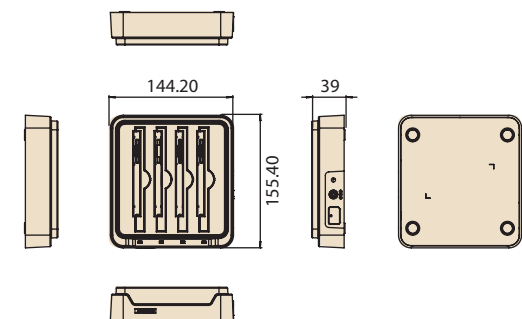

Specifications

		Multi-Tablet Charging Station	Multi-Battery Charging Station
Capacity	Number of Bays	6	4
	Charging Current	2A	2.5A
Power	Charging Voltage	9 V	4.35 V
	Input Voltage	19 V	19 V
	LED Indicators	Green: Full Amber: Charging Red: Error	Green: Full Amber: Charging Red: Error
Mechanical	Dimensions (W x D x H)	387 x 269 x 49 mm (15.23 x 10.59 x 1.92 in)	144 x 155 x 39 mm (5.66 x 6.10 x 1.53 in)
	Weight	1.98 kg (4.36 lb)	0.48 kg (1.05 lb)
	Operating Temperature	0 ~ 40 °C (32 ~ 104 °F)	0 ~ 40 °C (32 ~ 104 °F)
Environment	Storage Temperature	-10 ~ 50 °C (14 ~ 122 °F)	-10 ~ 50 °C (14 ~ 122 °F)
	Safety	UL, CB, LVD, CCC, RCM	UL, CB, LVD, CCC, RCM
	Certifications	CE, FCC, CCC, RCM, BSMI	CE, FCC, CCC, RCM, BSMI

Dimensions

Unit: mm

Multi-Tablet Charging Station

Multi-Battery Charging Station

Ordering Information

Part Number	Description
AIM-CHG0-0150	AIM-35 6-in-1 tablet charging station
AIM-MBC0-0051	AIM-35 4-in-1 battery charging station