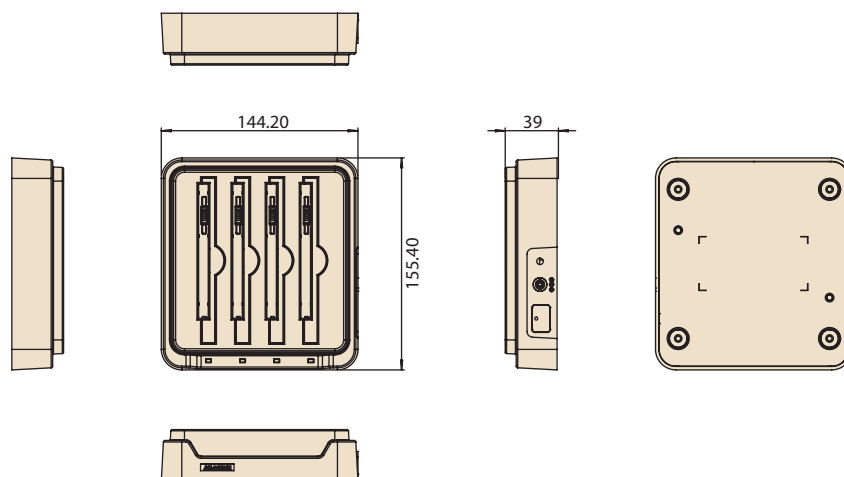

Multiple Charging Station

Multi-Bay Charging Station for AIM-38

Features

- Can charge up to 4 batteries simultaneously
- Overcurrent and overvoltage protection provided
- LED indicators for monitoring charging status
- Suitable for charging four tablets in one time to save time for retail industry

Specifications

		Multi-Bay Charging Station for AIM
Capacity	Number of Bays	4
	Charging Current	1 A
Power	Charging Voltage	12.6 V
	Input Voltage	19 V
	LED Indicators	Green: Full Amber: Charging Red: Error
Mechanical	Dimensions (W x D x H)	144.2 x 155.4 x 39 mm (5.7 x 6.1 x 1.5 in)
	Weight	0.48 kg (1.05 lb)
	Operating Temperature	0 ~ 40 °C (32 ~ 104 °F)
Environment	Storage Temperature	-10 ~ 50 °C (14 ~ 122 °F)
	Safety	UL, CB, LVD, CCC, RCM
	Certifications	CE, FCC, CCC, RCM, BSMI

Dimensions

Unit: mm

Ordering Information

Part Number	Description
AIM-MBC0-0051	Multi-Bay Charging Station for AIM