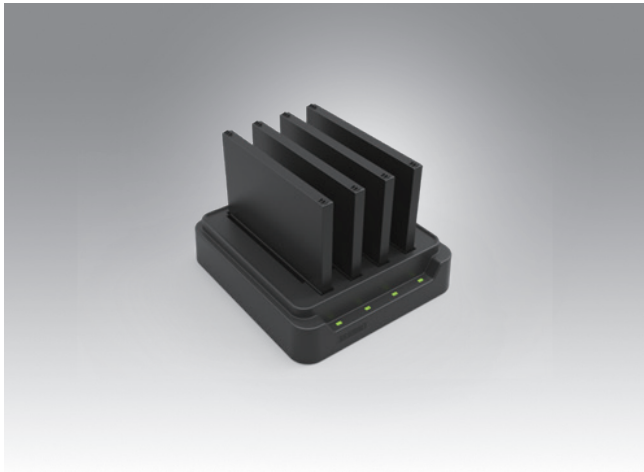

Multiple Charging Station

Multi-Bay Charging Station for AIM-38

Features

- Can charge up to 4 batteries simultaneously
- Overcurrent and overvoltage protection provided
- LED indicators for monitoring charging status
- Suitable for charging four tablets in one time to save time for retail industry

Specifications

		Multi-Bay Charging Station for AIM
Capacity	Number of Bays	4
	Charging Current	1 A
Power	Charging Voltage	12.6 V
	Input Voltage	19 V
	LED Indicators	Green: Full Amber: Charging Red: Error
Mechanical	Dimensions (W x D x H)	144.2 x 155.4 x 39 mm (5.7 x 6.1 x 1.5 in)
	Weight	0.48 kg (1.05 lb)
	Operating Temperature	0 ~ 40 °C (32 ~ 104 °F)
Environment	Storage Temperature	-10 ~ 50 °C (14 ~ 122 °F)
	Safety	UL, CB, LVD, CCC, RCM
	Certifications	CE, FCC, CCC, RCM, BSMI

Dimensions

Unit: mm

Ordering Information

Part Number	Description
AIM-MBC0-0051	Multi-Bay Charging Station for AIM