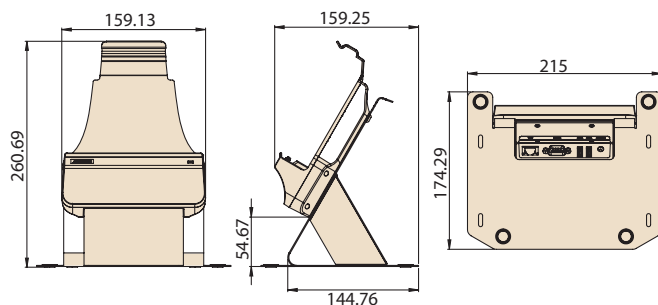

Office Docking Station