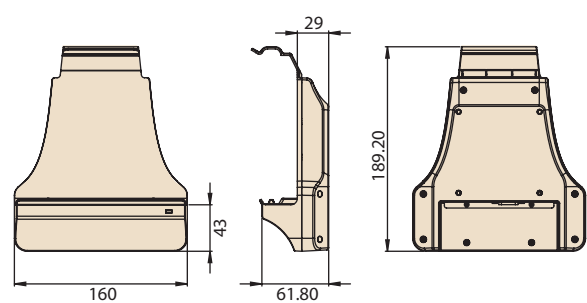

VESA Advanced/VESA Docking Station

Ordering Information

Part Number	Description
AIM-P503A0	AIM-35 VESA Docking Station (USB)
AIM-P503B0	AIM-35 VESA Docking Station (Full Config)
AIM-P504A0	AIM-35 Office Docking Station (USB)
AIM-P504B0	AIM-35 Office Docking Station (Full Config)

Power Cord Ordering Information

(Leverage AIM-35 Power Cord)

Part Number	Description
1700001524	Power cord (USA) UL 3P 10A 125V 183 cm
1700008921	Power cord (Japan) PSE 3P 7A 125V 183 cm
1700019146	Power cord (China) CCC 3P 10A 250V 183 cm
1700018553	Power cord (NZ/AU) SAA 3P 10A 250V 183 cm
170203180A	Power cord (UK) BSI 3P 10A 250V 183 cm
170203183C	Power cord (EU) 3P 2.5A 250V 183 cm