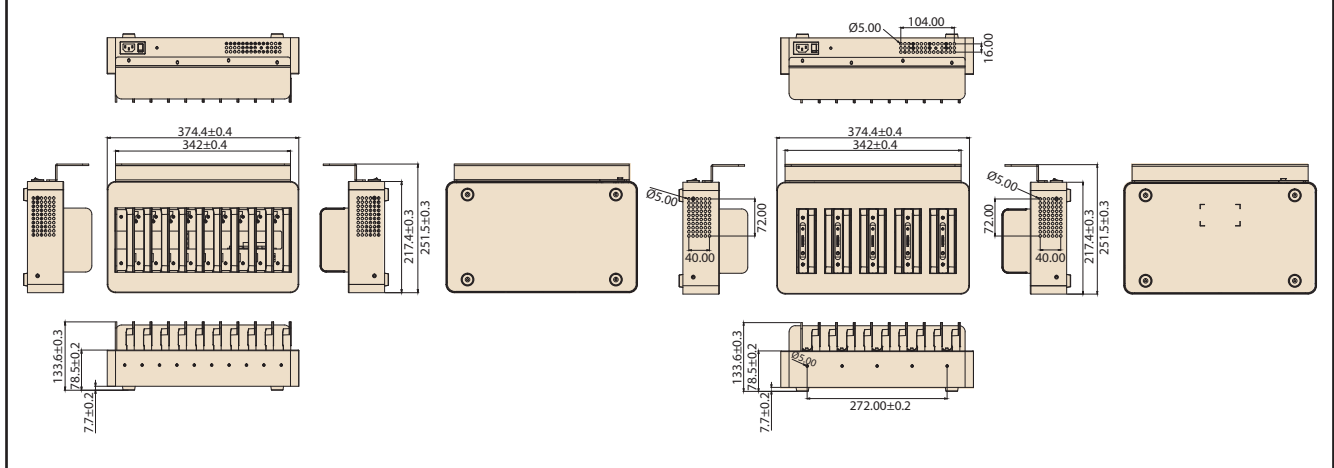

Multi-Tablet Charging Station

Multi-Battery Charging Station

Ordering Information

Part Number	Description
AIM-P705A0	AIM-37 10 in 1 tablet charging station
AIM-P705B0	AIM-37 5 in 1 tablet charging station