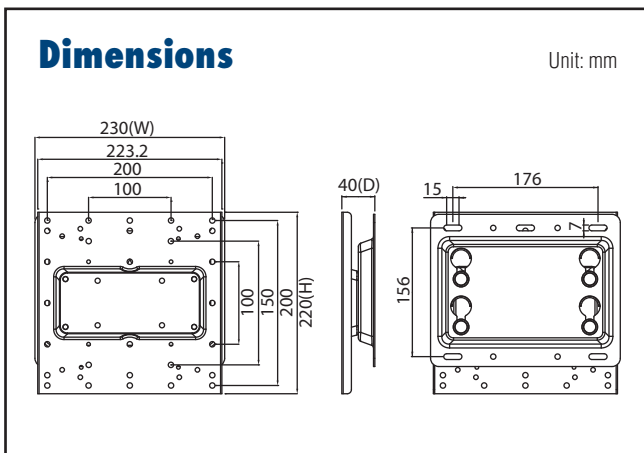

ARES-1 Series

Industrial VESA mounting kit

ARES-12290

Specifications

Net Weight	1.34 Kg (2.95lbs)	
Dimension (W x H x D)	230 x 220 x 40 mm (9.06" x 8.66" x 1.57")	
Screw Type	M4, M5, M6	
Material	Steel	
Display Support	Mounting Pattern	200x200 / 200x100 / 100x100 mm
	Panel Size Support	15" ~ 52"
	Support Weight (Max.)	60kg (132.28 lbs)
Min. Distance To The Wall	40mm (1.57")	
Safety Lock	Yes	

Ordering Information

Product PN	Description
ARES-12290-L202000	Wall Mount, support 22" ~ 52", max support 60kg, 100 x100 / 200 x100 / 200 x 200 mm

ARES-12390

Specifications

Net Weight	2.20 Kg (4.85 lbs)	
Dimension (W x H x D)	248 x 230 x 45 mm (9.76" x 9.06" x 1.77")	
Screw Type	M4, M5, M6	
Material	Steel	
Hinge Module	Tilt	0 ~ -15° (Free Angle)
Display Support	Mounting Pattern	200x200 / 200x100 / 100x100 mm
	Panel Size Support	15" ~ 52"
	Support Weight (Max.)	60kg (132.28 lbs)
Min. Distance To The Wall	45mm (1.77")	
Safety Lock	Yes	
Anti-Theft Lock	No	

ARES-1 2240

Specifications

Net Weight	0.55 Kg (1.21lbs)	
Dimension (W x H x D)	115 x 115 x 90.7 mm (4.53" x 4.53" x 3.57")	
Screw Type	M4	
Material	Steel/Aluminum Alloy/Plastic	
Hinge Module	Swivel	±20°
	Tilt	±20°
	Pivot	360°
	User Torque Adjust	Available
	Mounting Pattern	100x100 / 75x75mm
Display Support	Panel Size Support	7" ~ 32"
	Support Weight (Range)	2~10Kg (4.4~22.04lbs)
	Min. Distance To The Wall	90.7mm (3.57")

Ordering Information

Product PN	Description
ARES-12240-AR01100	Wall Mount, support 15" ~ 32", 7 ~ 14 kg, 75 x 75 / 100 x 100mm

ARES-1 2250

Specifications

Net Weight	0.30 kg (0.66 lbs)	
Dimension (W x H x D)	115 x 115 x 20 mm (4.53" x 4.53" x 0.79")	
Screw Type	M4	
Material	Steel	
Display Support	Mounting Pattern	100x100 / 75x75mm
	Panel Size Support	7" ~ 32"
	Support Weight (Max.)	25kg (55.12 lbs)
Min. Distance To The Wall	20mm (0.79")	
Safety Lock	No	