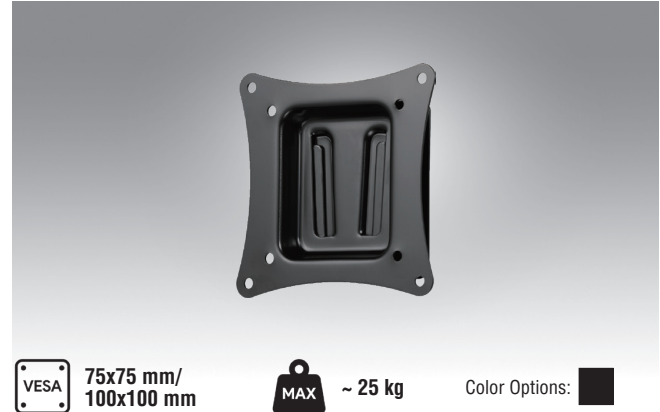

Ordering Information

Product PN	Description
ARES-12290-L202000	Wall Mount, support 22" ~ 52", max support 60kg, 100 x100 / 200 x100 / 200 x 200 mm

ARES-12390

Specifications

Net Weight	2.20 Kg (4.85 lbs)	
Dimension (W x H x D)	248 x 230 x 45 mm (9.76" x 9.06" x 1.77")	
Screw Type	M4, M5, M6	
Material	Steel	
Hinge Module	Tilt	0 ~ -15° (Free Angle)
Display Support	Mounting Pattern	200x200 / 200x100 / 100x100 mm
	Panel Size Support	15" ~ 52"
	Support Weight (Max.)	60kg (132.28 lbs)
Min. Distance To The Wall	45mm (1.77")	
Safety Lock	Yes	
Anti-Theft Lock	No	

Ordering Information

Product PN	Description
ARES-12390-F202000	Wall Mount, support 22" ~ 52", max support 60kg, 100 x100 / 200 x100 / 200 x 200 mm, tiltable 0 ~ -15°

ARES-1 Series

Industrial VESA mounting kit

ARES-1 2240

Specifications

Net Weight	0.55 Kg (1.21lbs)	
Dimension (W x H x D)	115 x 115 x 90.7 mm (4.53" x 4.53" x 3.57")	
Screw Type	M4	
Material	Steel/Aluminum Alloy/Plastic	
Hinge Module	Swivel	±20°
	Tilt	±20°
	Pivot	360°
	User Torque Adjust	Available
	Mounting Pattern	100x100 / 75x75mm
Display Support	Panel Size Support	7" ~ 32"
	Support Weight (Range)	2~10Kg (4.4~22.04lbs)
	Min. Distance To The Wall	90.7mm (3.57")

Ordering Information

Product PN	Description
ARES-12240-AR01100	Wall Mount, support 15" ~ 32", 7 ~ 14 kg, 75 x 75 / 100 x 100mm

ARES-1 2250

Specifications

Net Weight	0.30 kg (0.66 lbs)	
Dimension (W x H x D)	115 x 115 x 20 mm (4.53" x 4.53" x 0.79")	
Screw Type	M4	
Material	Steel	
Display Support	Mounting Pattern	100x100 / 75x75mm
	Panel Size Support	7" ~ 32"
	Support Weight (Max.)	25kg (55.12 lbs)
Min. Distance To The Wall	20mm (0.79")	
Safety Lock	No	