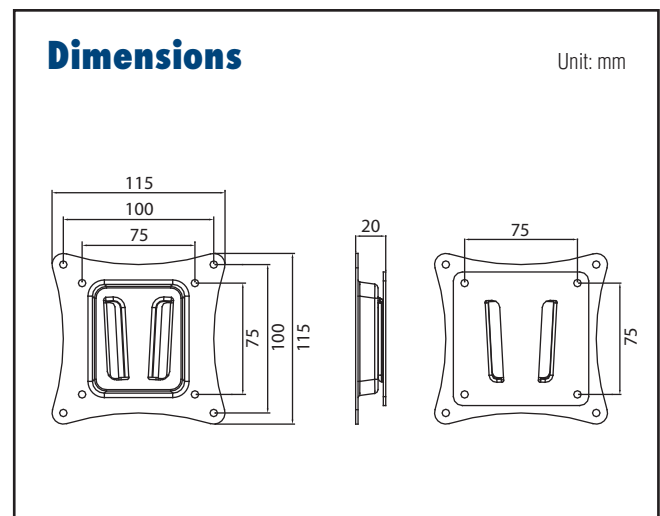

Ordering Information

Product PN	Description
ARES-12250-L101000	Wall Mount, support 15" ~ 32", max.support 25kg, 75 x 75 / 100 x 100mm