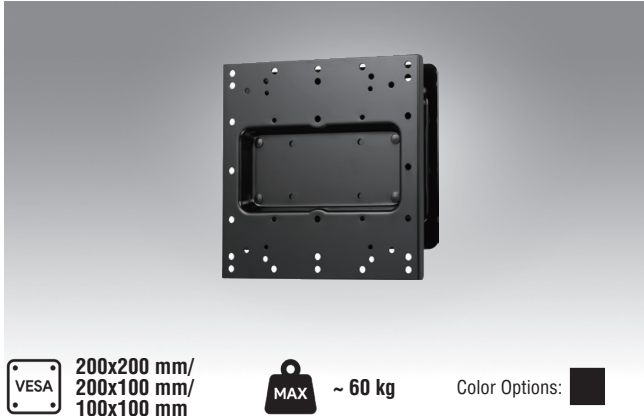

ARES-1 Series

Industrial VESA mounting kit

ARES-12290

Specifications

Net Weight	1.34 Kg (2.95lbs)	
Dimension (W x H x D)	230 x 220 x 40 mm (9.06" x 8.66" x 1.57")	
Screw Type	M4, M5, M6	
Material	Steel	
Display Support	Mounting Pattern	200x200 / 200x100 / 100x100 mm
	Panel Size Support	15" ~ 52"
	Support Weight (Max.)	60kg (132.28 lbs)
Min. Distance To The Wall	40mm (1.57")	
Safety Lock	Yes	

Ordering Information

Product PN	Description
ARES-12290-L202000	Wall Mount, support 22" ~ 52", max support 60kg, 100 x100 / 200 x100 / 200 x 200 mm

ARES-12390

Specifications

Net Weight	2.20 Kg (4.85 lbs)	
Dimension (W x H x D)	248 x 230 x 45 mm (9.76" x 9.06" x 1.77")	
Screw Type	M4, M5, M6	
Material	Steel	
Hinge Module	Tilt	0 ~ -15° (Free Angle)
Display Support	Mounting Pattern	200x200 / 200x100 / 100x100 mm
	Panel Size Support	15" ~ 52"
	Support Weight (Max.)	60kg (132.28 lbs)
Min. Distance To The Wall	45mm (1.77")	
Safety Lock	Yes	
Anti-Theft Lock	No	

Ordering Information

Product PN	Description
ARES-12390-F202000	Wall Mount, support 22" ~ 52", max support 60kg, 100 x100 / 200 x100 / 200 x 200 mm, tiltable 0 ~ -15°

ARES-1 Series

Industrial VESA mounting kit

ARES-1 2240

Specifications

Net Weight	0.55 Kg (1.21lbs)	
Dimension (W x H x D)	115 x 115 x 90.7 mm (4.53" x 4.53" x 3.57")	
Screw Type	M4	
Material	Steel/Aluminum Alloy/Plastic	
Hinge Module	Swivel	±20°
	Tilt	±20°
	Pivot	360°
	User Torque Adjust	Available
	Mounting Pattern	100x100 / 75x75mm
Display Support	Panel Size Support	7" ~ 32"
	Support Weight (Range)	2~10Kg (4.4~22.04lbs)
	Min. Distance To The Wall	90.7mm (3.57")