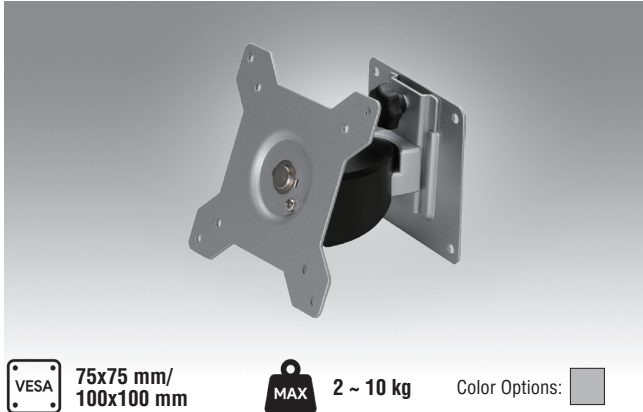

ARES-1 Series

Industrial VESA mounting kit

ARES-12290

Specifications

Net Weight	1.34 Kg (2.95lbs)	
Dimension (W x H x D)	230 x 220 x 40 mm (9.06" x 8.66" x 1.57")	
Screw Type	M4, M5, M6	
Material	Steel	
Display Support	Mounting Pattern	200x200 / 200x100 / 100x100 mm
	Panel Size Support	15" ~ 52"
	Support Weight (Max.)	60kg (132.28 lbs)
Min. Distance To The Wall	40mm (1.57")	
Safety Lock	Yes	

Ordering Information

Product PN	Description
ARES-12290-L202000	Wall Mount, support 22" ~ 52", max support 60kg, 100 x100 / 200 x100 / 200 x 200 mm

ARES-12390

Specifications

Net Weight	2.20 Kg (4.85 lbs)	
Dimension (W x H x D)	248 x 230 x 45 mm (9.76" x 9.06" x 1.77")	
Screw Type	M4, M5, M6	
Material	Steel	
Hinge Module	Tilt	0 ~ -15° (Free Angle)
Display Support	Mounting Pattern	200x200 / 200x100 / 100x100 mm
	Panel Size Support	15" ~ 52"
	Support Weight (Max.)	60kg (132.28 lbs)
Min. Distance To The Wall	45mm (1.77")	
Safety Lock	Yes	
Anti-Theft Lock	No	

Ordering Information

Product PN	Description
ARES-12390-F202000	Wall Mount, support 22" ~ 52", max support 60kg, 100 x100 / 200 x100 / 200 x 200 mm, tiltable 0 ~ -15°

ARES-1 Series

Industrial VESA mounting kit

ARES-1 2240

Specifications

Net Weight	0.55 Kg (1.21lbs)	
Dimension (W x H x D)	115 x 115 x 90.7 mm (4.53" x 4.53" x 3.57")	
Screw Type	M4	
Material	Steel/Aluminum Alloy/Plastic	
Hinge Module	Swivel	±20°
	Tilt	±20°
	Pivot	360°
	User Torque Adjust	Available
	Mounting Pattern	100x100 / 75x75mm
Display Support	Panel Size Support	7" ~ 32"
	Support Weight (Range)	2~10Kg (4.4~22.04lbs)
	Min. Distance To The Wall	90.7mm (3.57")