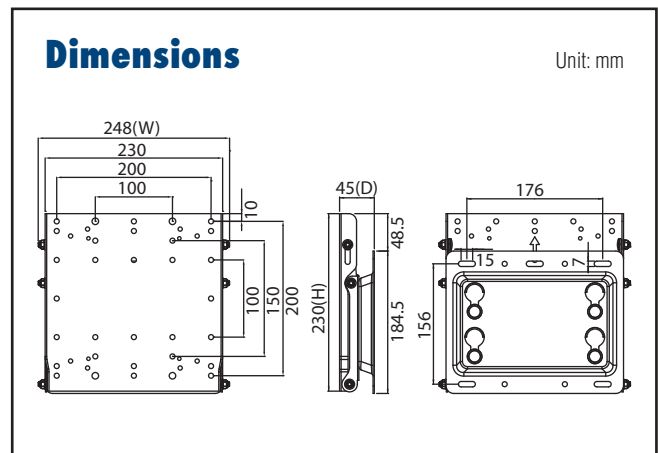

Ordering Information

Product PN	Description
ARES-12390-F202000	Wall Mount, support 22" ~ 52", max support 60kg, 100 x100 / 200 x100 / 200 x 200 mm, tiltable 0 ~ -15°