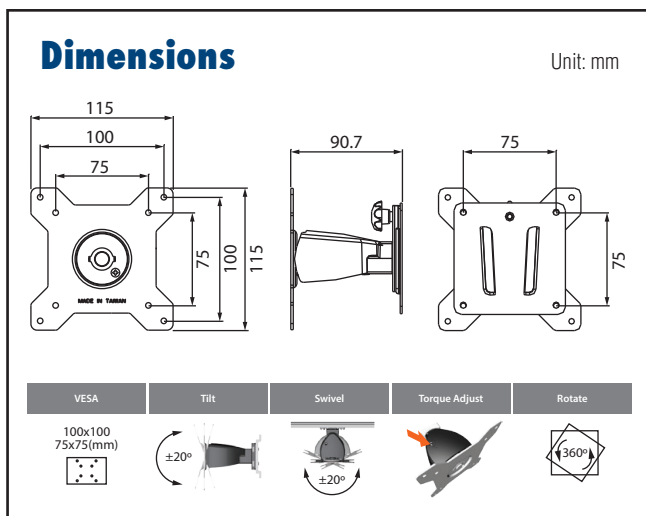

Ordering Information

Product PN	Description
ARES-12290-L202000	Wall Mount, support 22" ~ 52", max support 60kg, 100 x100 / 200 x100 / 200 x 200 mm

ARES-12390

Specifications

Net Weight	2.20 Kg (4.85 lbs)	
Dimension (W x H x D)	248 x 230 x 45 mm (9.76" x 9.06" x 1.77")	
Screw Type	M4, M5, M6	
Material	Steel	
Hinge Module	Tilt	0 ~ -15° (Free Angle)
Display Support	Mounting Pattern	200x200 / 200x100 / 100x100 mm
	Panel Size Support	15" ~ 52"
	Support Weight (Max.)	60kg (132.28 lbs)
Min. Distance To The Wall	45mm (1.77")	
Safety Lock	Yes	
Anti-Theft Lock	No	

Ordering Information

Product PN	Description
ARES-12390-F202000	Wall Mount, support 22" ~ 52", max support 60kg, 100 x100 / 200 x100 / 200 x 200 mm, tiltable 0 ~ -15°

ARES-1 Series

Industrial VESA mounting kit

ARES-1 2240

Specifications

Net Weight	0.55 Kg (1.21lbs)	
Dimension (W x H x D)	115 x 115 x 90.7 mm (4.53" x 4.53" x 3.57")	
Screw Type	M4	
Material	Steel/Aluminum Alloy/Plastic	
Hinge Module	Swivel	±20°
	Tilt	±20°
	Pivot	360°
	User Torque Adjust	Available
	Mounting Pattern	100x100 / 75x75mm
Display Support	Panel Size Support	7" ~ 32"
	Support Weight (Range)	2~10Kg (4.4~22.04lbs)
	Min. Distance To The Wall	90.7mm (3.57")

Ordering Information

Product PN	Description
ARES-12240-AR01100	Wall Mount, support 15" ~ 32", 7 ~ 14 kg, 75 x 75 / 100 x 100mm

ARES-1 2250

Specifications

Net Weight	0.30 kg (0.66 lbs)	
Dimension (W x H x D)	115 x 115 x 20 mm (4.53" x 4.53" x 0.79")	
Screw Type	M4	
Material	Steel	
Display Support	Mounting Pattern	100x100 / 75x75mm
	Panel Size Support	7" ~ 32"
	Support Weight (Max.)	25kg (55.12 lbs)
Min. Distance To The Wall	20mm (0.79")	
Safety Lock	No	