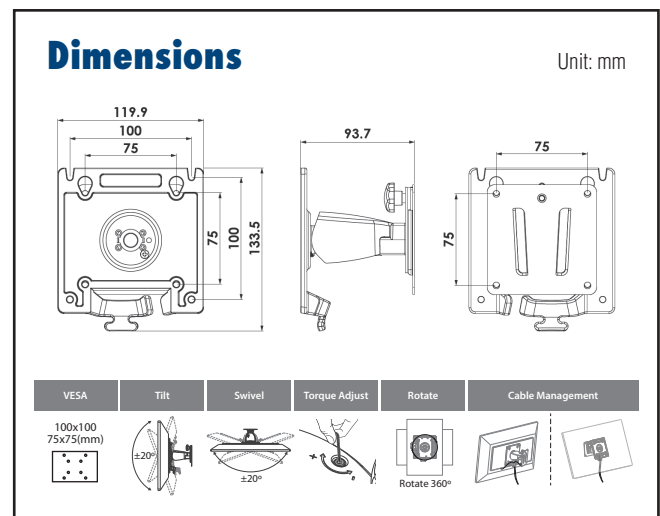

Ordering Information

Product PN	Description
ARES-1204G -AR01101	Wall Mount with enhanced VESA bracket, support 15~32", 2~10 kg, 75x75/100x100mm