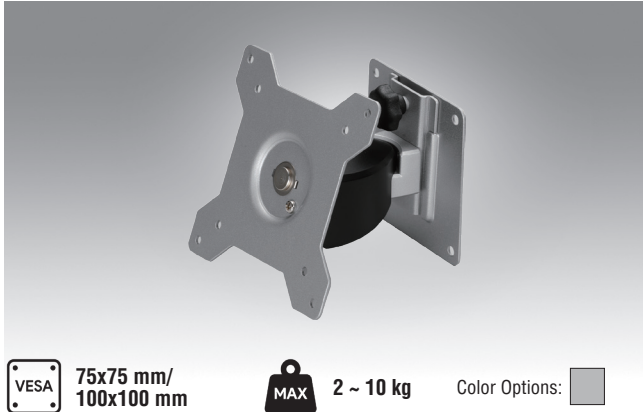

Ordering Information

Product PN	Description
ARES-12290-L202000	Wall Mount, support 22" ~ 52", max support 60kg, 100 x100 / 200 x100 / 200 x 200 mm

ARES-12390

Specifications

Net Weight	2.20 Kg (4.85 lbs)	
Dimension (W x H x D)	248 x 230 x 45 mm (9.76" x 9.06" x 1.77")	
Screw Type	M4, M5, M6	
Material	Steel	
Hinge Module	Tilt	0 ~ -15° (Free Angle)
Display Support	Mounting Pattern	200x200 / 200x100 / 100x100 mm
	Panel Size Support	15" ~ 52"
	Support Weight (Max.)	60kg (132.28 lbs)
Min. Distance To The Wall	45mm (1.77")	
Safety Lock	Yes	
Anti-Theft Lock	No	

Ordering Information

Product PN	Description
ARES-12390-F202000	Wall Mount, support 22" ~ 52", max support 60kg, 100 x100 / 200 x100 / 200 x 200 mm, tiltable 0 ~ -15°

ARES-1 Series

Industrial VESA mounting kit

ARES-1 2240

Specifications

Net Weight	0.55 Kg (1.21lbs)	
Dimension (W x H x D)	115 x 115 x 90.7 mm (4.53" x 4.53" x 3.57")	
Screw Type	M4	
Material	Steel/Aluminum Alloy/Plastic	
Hinge Module	Swivel	±20°
	Tilt	±20°
	Pivot	360°
	User Torque Adjust	Available
Display Support	Mounting Pattern	100x100 / 75x75mm
	Panel Size Support	7" ~ 32"
	Support Weight (Range)	2~10Kg (4.4~22.04lbs)
Min. Distance To The Wall	90.7mm (3.57")	

Ordering Information

Product PN	Description
ARES-12240-AR01100	Wall Mount, support 15~32", 2~10 kg, 75x75/100x100mm

ARES-1 204G

Patented VESA Bracket

Specifications

Net Weight	0.55 Kg (1.21lbs)	
Dimension (W x H x D)	115 x 115 x 90.7 mm (4.53" x 4.53" x 3.57")	
Screw Type	M4	
Material	Steel/Aluminum Alloy/Plastic	
Hinge Module	Swivel	±20°
	Tilt	±20°
	Pivot	360°
	User Torque Adjust	Available
Display Support	Mounting Pattern	100x100 / 75x75mm
	Panel Size Support	7" ~ 32"
	Support Weight (Range)	2~10Kg (4.4~22.04lbs)
Min. Distance To The Wall	90.7mm (3.57")	