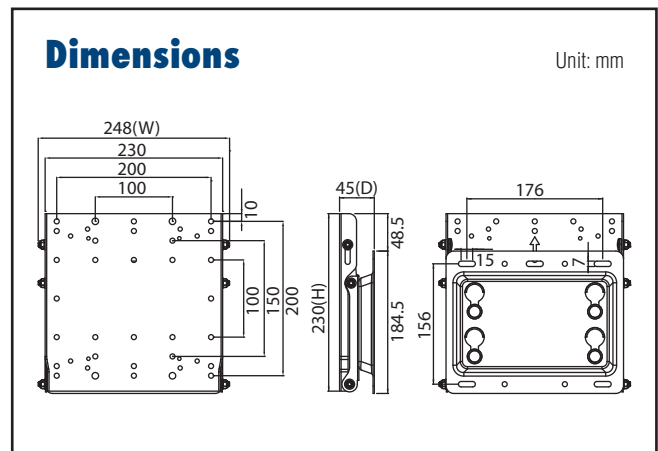

Ordering Information

Product PN	Description
ARES-12390-F202000	Wall Mount, support 22" ~ 52", max support 60kg, 100 x100 / 200 x100 / 200 x 200 mm, tiltable 0 ~ -15°