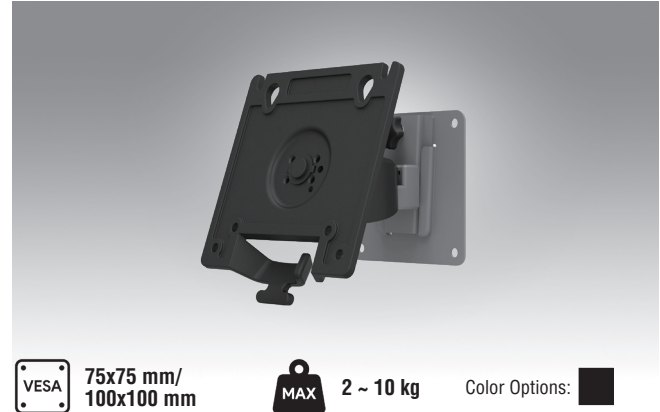

Ordering Information

Product PN	Description
ARES-12290-L202000	Wall Mount, support 22" ~ 52", max support 60kg, 100 x100 / 200 x100 / 200 x 200 mm

ARES-12390

Specifications

Net Weight	2.20 Kg (4.85 lbs)	
Dimension (W x H x D)	248 x 230 x 45 mm (9.76" x 9.06" x 1.77")	
Screw Type	M4, M5, M6	
Material	Steel	
Hinge Module	Tilt	0 ~ -15° (Free Angle)
Display Support	Mounting Pattern	200x200 / 200x100 / 100x100 mm
	Panel Size Support	15" ~ 52"
	Support Weight (Max.)	60kg (132.28 lbs)
Min. Distance To The Wall	45mm (1.77")	
Safety Lock	Yes	
Anti-Theft Lock	No	

Ordering Information

Product PN	Description
ARES-12390-F202000	Wall Mount, support 22" ~ 52", max support 60kg, 100 x100 / 200 x100 / 200 x 200 mm, tiltable 0 ~ -15°

ARES-1 Series

Industrial VESA mounting kit

ARES-1 2240

Specifications

Net Weight	0.55 Kg (1.21lbs)	
Dimension (W x H x D)	115 x 115 x 90.7 mm (4.53" x 4.53" x 3.57")	
Screw Type	M4	
Material	Steel/Aluminum Alloy/Plastic	
Hinge Module	Swivel	±20°
	Tilt	±20°
	Pivot	360°
	User Torque Adjust	Available
Display Support	Mounting Pattern	100x100 / 75x75mm
	Panel Size Support	7" ~ 32"
	Support Weight (Range)	2~10Kg (4.4~22.04lbs)
Min. Distance To The Wall	90.7mm (3.57")	

Ordering Information

Product PN	Description
ARES-12240-AR01100	Wall Mount, support 15~32", 2~10 kg, 75x75/100x100mm

ARES-1 204G

Patented VESA Bracket

Specifications

Net Weight	0.55 Kg (1.21lbs)	
Dimension (W x H x D)	115 x 115 x 90.7 mm (4.53" x 4.53" x 3.57")	
Screw Type	M4	
Material	Steel/Aluminum Alloy/Plastic	
Hinge Module	Swivel	±20°
	Tilt	±20°
	Pivot	360°
	User Torque Adjust	Available
Display Support	Mounting Pattern	100x100 / 75x75mm
	Panel Size Support	7" ~ 32"
	Support Weight (Range)	2~10Kg (4.4~22.04lbs)
Min. Distance To The Wall	90.7mm (3.57")	