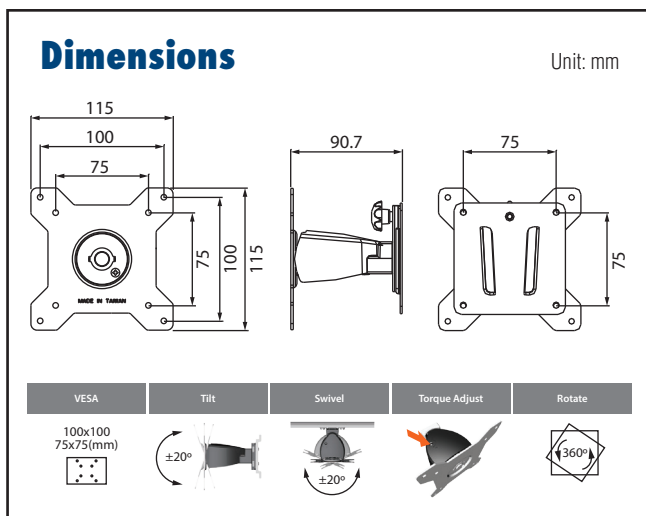

Ordering Information

Product PN	Description
ARES-12290-L202000	Wall Mount, support 22" ~ 52", max support 60kg, 100 x100 / 200 x100 / 200 x 200 mm

ARES-12390

Specifications

Net Weight	2.20 Kg (4.85 lbs)	
Dimension (W x H x D)	248 x 230 x 45 mm (9.76" x 9.06" x 1.77")	
Screw Type	M4, M5, M6	
Material	Steel	
Hinge Module	Tilt	0 ~ -15° (Free Angle)
Display Support	Mounting Pattern	200x200 / 200x100 / 100x100 mm
	Panel Size Support	15" ~ 52"
	Support Weight (Max.)	60kg (132.28 lbs)
Min. Distance To The Wall	45mm (1.77")	
Safety Lock	Yes	
Anti-Theft Lock	No	

ARES-1 2240

Specifications

Net Weight	0.55 Kg (1.21lbs)	
Dimension (W x H x D)	115 x 115 x 90.7 mm (4.53" x 4.53" x 3.57")	
Screw Type	M4	
Material	Steel/Aluminum Alloy/Plastic	
Hinge Module	Swivel	±20°
	Tilt	±20°
	Pivot	360°
	User Torque Adjust	Available
Display Support	Mounting Pattern	100x100 / 75x75mm
	Panel Size Support	7" ~ 32"
	Support Weight (Range)	2~10Kg (4.4~22.04lbs)
Min. Distance To The Wall	90.7mm (3.57")	

Ordering Information

Product PN	Description
ARES-12240-AR01100	Wall Mount, support 15~32", 2~10 kg, 75x75/100x100mm

ARES-1 204G

Patented VESA Bracket

Specifications

Net Weight	0.55 Kg (1.21lbs)	
Dimension (W x H x D)	115 x 115 x 90.7 mm (4.53" x 4.53" x 3.57")	
Screw Type	M4	
Material	Steel/Aluminum Alloy/Plastic	
Hinge Module	Swivel	±20°
	Tilt	±20°
	Pivot	360°
	User Torque Adjust	Available
Display Support	Mounting Pattern	100x100 / 75x75mm
	Panel Size Support	7" ~ 32"
	Support Weight (Range)	2~10Kg (4.4~22.04lbs)
Min. Distance To The Wall	90.7mm (3.57")	

~ 25 kg

Color Options:

Specifications

Net Weight	0.30 kg (0.66 lbs)	
Dimension (W x H x D)	115 x 115 x 20 mm (4.53" x 4.53" x 0.79")	
Screw Type	M4	
Material	Steel	
Display Support	Mounting Pattern	100x100 / 75x75mm
	Panel Size Support	7" ~ 32"
	Support Weight (Max.)	25kg (55.12 lbs)
Min. Distance To The Wall	20mm (0.79")	
Safety Lock	No	