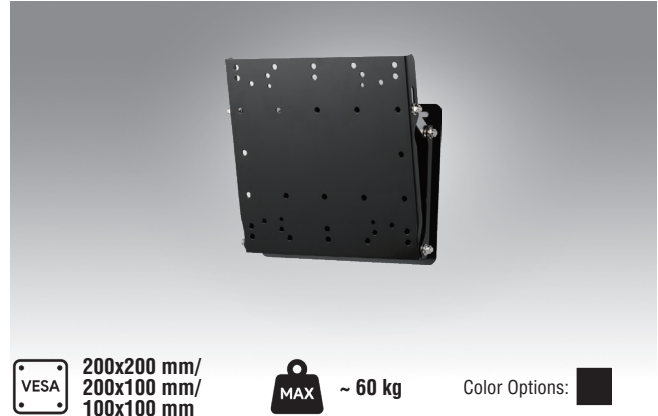

ARES-1 Series

Industrial VESA mounting kit

ARES-12290

Specifications

Net Weight	1.34 Kg (2.95lbs)	
Dimension (W x H x D)	230 x 220 x 40 mm (9.06" x 8.66" x 1.57")	
Screw Type	M4, M5, M6	
Material	Steel	
Display Support	Mounting Pattern	200x200 / 200x100 / 100x100 mm
	Panel Size Support	15" ~ 52"
	Support Weight (Max.)	60kg (132.28 lbs)
Min. Distance To The Wall	40mm (1.57")	
Safety Lock	Yes	

Ordering Information

Product PN	Description
ARES-12290-L202000	Wall Mount, support 22" ~ 52", max support 60kg, 100 x100 / 200 x100 / 200 x 200 mm

ARES-12390

Specifications

Net Weight	2.20 Kg (4.85 lbs)	
Dimension (W x H x D)	248 x 230 x 45 mm (9.76" x 9.06" x 1.77")	
Screw Type	M4, M5, M6	
Material	Steel	
Hinge Module	Tilt	0 ~ -15° (Free Angle)
Display Support	Mounting Pattern	200x200 / 200x100 / 100x100 mm
	Panel Size Support	15" ~ 52"
	Support Weight (Max.)	60kg (132.28 lbs)
Min. Distance To The Wall	45mm (1.77")	
Safety Lock	Yes	
Anti-Theft Lock	No	

Ordering Information

Product PN	Description
ARES-12390-F202000	Wall Mount, support 22" ~ 52", max support 60kg, 100 x100 / 200 x100 / 200 x 200 mm, tiltable 0 ~ -15°

ARES-1 Series

Industrial VESA mounting kit

Ordering Information

Product PN	Description
ARES-12240-AR01100	Wall Mount, support 15~32", 2~10 kg, 75x75/100x100mm

ARES-1 204G

Patented VESA Bracket

Specifications

Net Weight	0.55 Kg (1.21lbs)	
Dimension (W x H x D)	115 x 115 x 90.7 mm (4.53" x 4.53" x 3.57")	
Screw Type	M4	
Material	Steel/Aluminum Alloy/Plastic	
Hinge Module	Swivel	±20°
	Tilt	±20°
	Pivot	360°
	User Torque Adjust	Available
Display Support	Mounting Pattern	100x100 / 75x75mm
	Panel Size Support	7" ~ 32"
	Support Weight (Range)	2~10Kg (4.4~22.04lbs)
Min. Distance To The Wall	90.7mm (3.57")	