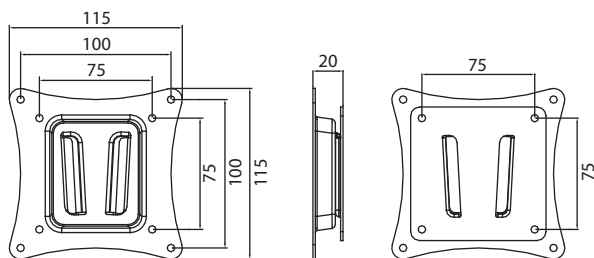

Dimensions

Unit: mm