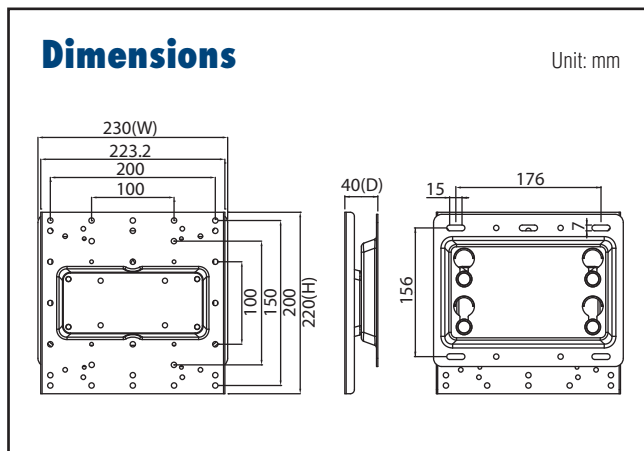

ARES-1 Series

Industrial VESA mounting kit

ARES-12290

Specifications

Net Weight	1.34 Kg (2.95lbs)	
Dimension (W x H x D)	230 x 220 x 40 mm (9.06" x 8.66" x 1.57")	
Screw Type	M4, M5, M6	
Material	Steel	
Display Support	Mounting Pattern	200x200 / 200x100 / 100x100 mm
	Panel Size Support	15" ~ 52"
	Support Weight (Max.)	60kg (132.28 lbs)
Min. Distance To The Wall	40mm (1.57")	
Safety Lock	Yes	

Ordering Information

Product PN	Description
ARES-12290-L202000	Wall Mount, support 22" ~ 52", max support 60kg, 100 x100 / 200 x100 / 200 x 200 mm

ARES-12390

Specifications

Net Weight	2.20 Kg (4.85 lbs)	
Dimension (W x H x D)	248 x 230 x 45 mm (9.76" x 9.06" x 1.77")	
Screw Type	M4, M5, M6	
Material	Steel	
Hinge Module	Tilt	0 ~ -15° (Free Angle)
Display Support	Mounting Pattern	200x200 / 200x100 / 100x100 mm
	Panel Size Support	15" ~ 52"
	Support Weight (Max.)	60kg (132.28 lbs)
Min. Distance To The Wall	45mm (1.77")	
Safety Lock	Yes	
Anti-Theft Lock	No	

ARES-1 2240

Specifications

Net Weight	0.55 Kg (1.21lbs)	
Dimension (W x H x D)	115 x 115 x 90.7 mm (4.53" x 4.53" x 3.57")	
Screw Type	M4	
Material	Steel/Aluminum Alloy/Plastic	
Hinge Module	Swivel	±20°
	Tilt	±20°
	Pivot	360°
	User Torque Adjust	Available
Display Support	Mounting Pattern	100x100 / 75x75mm
	Panel Size Support	7" ~ 32"
	Support Weight (Range)	2~10Kg (4.4~22.04lbs)
Min. Distance To The Wall	90.7mm (3.57")	

Ordering Information

Product PN	Description
ARES-12240-AR01100	Wall Mount, support 15~32", 2~10 kg, 75x75/100x100mm

ARES-1 204G

Patented VESA Bracket

Specifications

Net Weight	0.55 Kg (1.21lbs)	
Dimension (W x H x D)	115 x 115 x 90.7 mm (4.53" x 4.53" x 3.57")	
Screw Type	M4	
Material	Steel/Aluminum Alloy/Plastic	
Hinge Module	Swivel	±20°
	Tilt	±20°
	Pivot	360°
	User Torque Adjust	Available
Display Support	Mounting Pattern	100x100 / 75x75mm
	Panel Size Support	7" ~ 32"
	Support Weight (Range)	2~10Kg (4.4~22.04lbs)
Min. Distance To The Wall	90.7mm (3.57")	