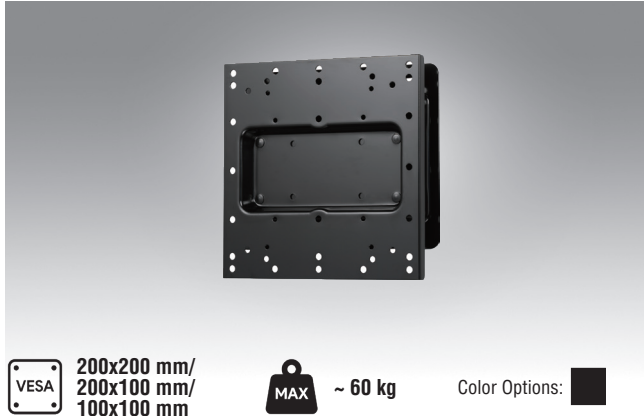

ARES-1 Series

Industrial VESA mounting kit

ARES-12290

Specifications

Net Weight	1.34 Kg (2.95lbs)	
Dimension (W x H x D)	230 x 220 x 40 mm (9.06" x 8.66" x 1.57")	
Screw Type	M4, M5, M6	
Material	Steel	
Display Support	Mounting Pattern	200x200 / 200x100 / 100x100 mm
	Panel Size Support	15" ~ 52"
	Support Weight (Max.)	60kg (132.28 lbs)
Min. Distance To The Wall	40mm (1.57")	
Safety Lock	Yes	

Ordering Information

Product PN	Description
ARES-12290-L202000	Wall Mount, support 22" ~ 52", max support 60kg, 100 x100 / 200 x100 / 200 x 200 mm

ARES-12390

Specifications

Net Weight	2.20 Kg (4.85 lbs)	
Dimension (W x H x D)	248 x 230 x 45 mm (9.76" x 9.06" x 1.77")	
Screw Type	M4, M5, M6	
Material	Steel	
Hinge Module	Tilt	0 ~ -15° (Free Angle)
Display Support	Mounting Pattern	200x200 / 200x100 / 100x100 mm
	Panel Size Support	15" ~ 52"
	Support Weight (Max.)	60kg (132.28 lbs)
Min. Distance To The Wall	45mm (1.77")	
Safety Lock	Yes	
Anti-Theft Lock	No	

Ordering Information

Product PN	Description
ARES-12390-F202000	Wall Mount, support 22" ~ 52", max support 60kg, 100 x100 / 200 x100 / 200 x 200 mm, tiltable 0 ~ -15°

ARES-1 Series

Industrial VESA mounting kit

ARES-1 2240

Specifications

Net Weight	0.55 Kg (1.21lbs)	
Dimension (W x H x D)	115 x 115 x 90.7 mm (4.53" x 4.53" x 3.57")	
Screw Type	M4	
Material	Steel/Aluminum Alloy/Plastic	
Hinge Module	Swivel	±20°
	Tilt	±20°
	Pivot	360°
	User Torque Adjust	Available
Display Support	Mounting Pattern	100x100 / 75x75mm
	Panel Size Support	7" ~ 32"
	Support Weight (Range)	2~10Kg (4.4~22.04lbs)
Min. Distance To The Wall	90.7mm (3.57")	