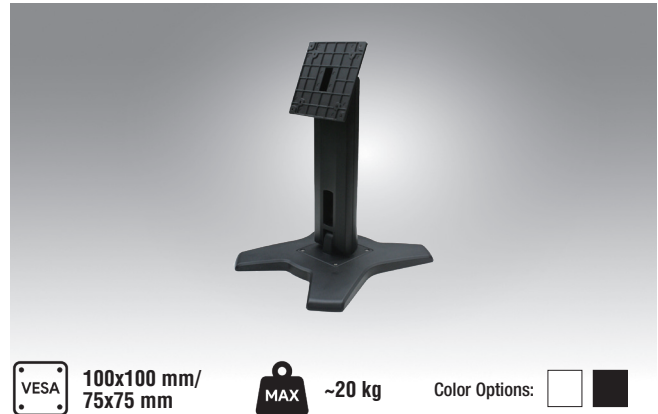

ARES-2 Series

Adjustable table stands for industrial applications

ARES-2414X

VESA 75x75 mm MAX ~13 kg Color Options:

Specifications

Net Weight	1.61 Kg (3.55lbs)	
Dimension (W x H x D)	203 x 213 x 227 mm (7.99" x 8.39" x 8.94")	
Screw Type	M4	
Material	Steel/Plastic/Zinc	
Hinge Module	Swivel	N/A
	Tilt	-2° (down) ~ +180° (up)
Display Support	Mounting Pattern	75x75 mm
	Display Type	Single Monitor
	Panel Size Support	≤ 17"
	Support Max. Weight	13kg (28.7lbs)
Cable Management	Yes	

ARES-2423X

VESA 100x100 mm / 75x75 mm MAX ~13 kg Color Options:

Specifications

Net Weight	1.40 kg (3.09lbs)	
Dimension (W x H x D)	203 x 225 x 227 mm (7.99" x 8.86" x 8.94")	
Screw Type	M4	
Material	Steel/Aluminum/Plastic	
Hinge Module	Swivel	N/A
	Tilt	-2° (down) ~ +180° (up)
Display Support	Mounting Pattern	100x100 / 75x75 mm
	Display Type	Single Monitor
	Panel Size Support	≤ 17"
	Support Max. Weight	13kg(28.7lbs)
Cable Management	Yes	

ARES-2 Series

Adjustable table stands for industrial applications

ARES-2424X

100x100 mm/
75x75 mm

15 kg

Color Options:

Specifications

Net Weight	1.54 Kg (3.40 lbs)	
Dimension (W x H x D)	203 x 275 x 227mm (8" x 10.83" x 8.94")	
Screw Type	M4	
Material	Steel/Aluminum Alloy/Plastic	
Hinge Module	Swivel	N/A
	Tilt	-2° (down) ~ +180° (up)
Display Support	Mounting Pattern	100x100 / 75x75 mm
	Display Type	Single Monitor
	Panel Size Support	≤ 21.5"
	Support Max. Weight	15kg (33.07 lbs)
Cable Management	Yes	

ARES-2425X

100x100 mm/
75x75 mm

~20 kg

Color Options:

Specifications

Net Weight	2.14 Kg (4.72 lbs)	
Dimension (W x H x D)	241 x 340 x 280 mm (9.49" x 13.39" x 11.02")	
Screw Type	M4	
Material	Steel/Aluminum Alloy/Plastic	
Hinge Module	Swivel	N/A
	Tilt	-2° (down) ~ +180° (up)
Display Support	Mounting Pattern	100x100 / 75x75 mm
	Display Type	Single Monitor
	Panel Size Support	≤ 27"
	Support Max. Weight	20kg (44.09 lbs)
Cable Management	Yes	