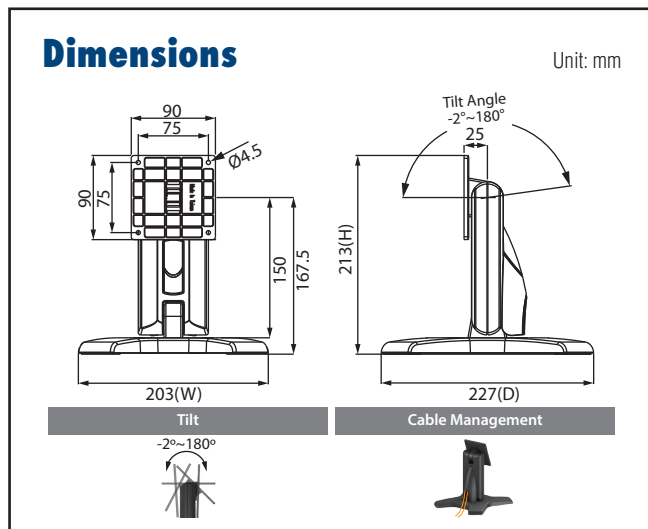

ARES-2 Series

Adjustable table stands for industrial applications

ARES-2414X

VESA 75x75 mm MAX ~13 kg Color Options:

Specifications

Net Weight	1.61 Kg (3.55lbs)	
Dimension (W x H x D)	203 x 213 x 227 mm (7.99" x 8.39" x 8.94")	
Screw Type	M4	
Material	Steel/Plastic/Zinc	
Hinge Module	Swivel	N/A
	Tilt	-2° (down) ~ +180° (up)
Display Support	Mounting Pattern	75x75 mm
	Display Type	Single Monitor
	Panel Size Support	≤ 17"
	Support Max. Weight	13kg (28.7lbs)
Cable Management	Yes	

ARES-2423X

VESA 100x100 mm / 75x75 mm MAX ~13 kg Color Options:

Specifications

Net Weight	1.40 kg (3.09lbs)	
Dimension (W x H x D)	203 x 225 x 227 mm (7.99" x 8.86" x 8.94")	
Screw Type	M4	
Material	Steel/Aluminum/Plastic	
Hinge Module	Swivel	N/A
	Tilt	-2° (down) ~ +180° (up)
Display Support	Mounting Pattern	100x100 / 75x75 mm
	Display Type	Single Monitor
	Panel Size Support	≤ 17"
	Support Max. Weight	13kg(28.7lbs)
Cable Management	Yes	

ARES-2 Series

Adjustable table stands for industrial applications

ARES-2424X

100x100 mm/
75x75 mm

15 kg

Color Options:

Specifications

Net Weight	1.54 Kg (3.40 lbs)	
Dimension (W x H x D)	203 x 275 x 227mm (8" x 10.83" x 8.94")	
Screw Type	M4	
Material	Steel/Aluminum Alloy/Plastic	
Hinge Module	Swivel	N/A
	Tilt	-2° (down) ~ +180° (up)
Display Support	Mounting Pattern	100x100 / 75x75 mm
	Display Type	Single Monitor
	Panel Size Support	≤ 21.5"
	Support Max. Weight	15kg (33.07 lbs)
Cable Management	Yes	

ARES-2425X

100x100 mm/
75x75 mm

~20 kg

Color Options:

Specifications

Net Weight	2.14 Kg (4.72 lbs)	
Dimension (W x H x D)	241 x 340 x 280 mm (9.49" x 13.39" x 11.02")	
Screw Type	M4	
Material	Steel/Aluminum Alloy/Plastic	
Hinge Module	Swivel	N/A
	Tilt	-2° (down) ~ +180° (up)
Display Support	Mounting Pattern	100x100 / 75x75 mm
	Display Type	Single Monitor
	Panel Size Support	≤ 27"
	Support Max. Weight	20kg (44.09 lbs)
Cable Management	Yes	