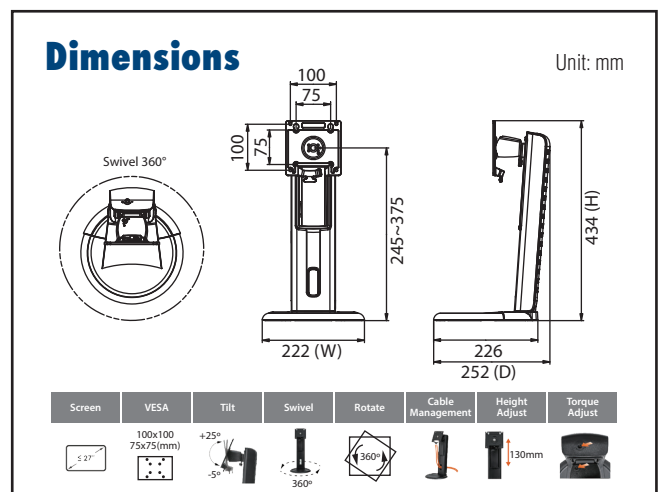

Ordering Information

Part No.	Color	Product Description
ARES-2453R-A741L00	White	Table Stand with enhanced VESA bracket, support 27", 6 - 12 kg, 75 x 75 / 100 x 100 mm