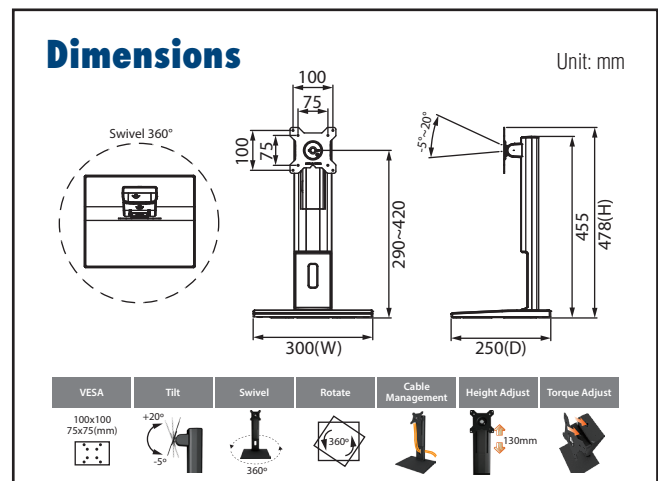

Ordering Information

Part No.	Color	Product Description
ARES-2423S-A770L00	White	Table Stand, support 21.5" ~ 34", 4 - 12 kg, 75 x 75 / 100 x 100 mm
ARES-2423S-A770L01	Black	Table Stand, support 21.5" ~ 34", 4 - 12 kg, 75 x 75 / 100 x 100 mm