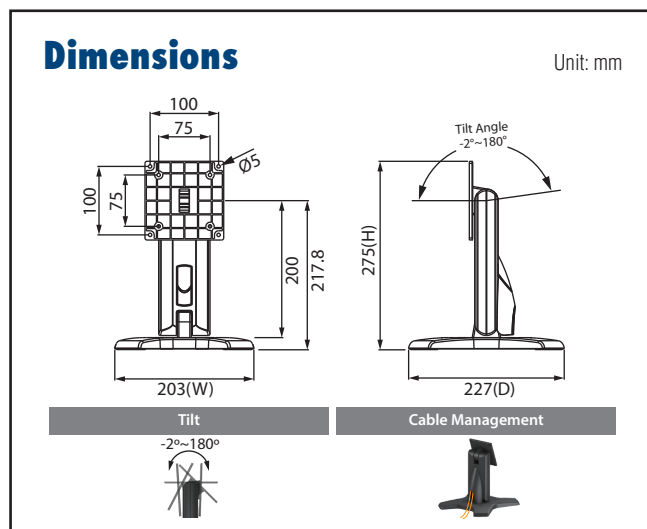

ARES-2 Series

Adjustable table stands for industrial applications

ARES-2424X

100x100 mm/
75x75 mm

15 kg

Color Options:

Specifications

Net Weight	1.54 Kg (3.40 lbs)	
Dimension (W x H x D)	203 x 275 x 227mm (8" x 10.83" x 8.94")	
Screw Type	M4	
Material	Steel/Aluminum Alloy/Plastic	
Hinge Module	Swivel	N/A
	Tilt	-2° (down) ~ +180° (up)
Display Support	Mounting Pattern	100x100 / 75x75 mm
	Display Type	Single Monitor
	Panel Size Support	≤ 21.5"
	Support Max. Weight	15kg (33.07 lbs)
Cable Management	Yes	

ARES-2425X

100x100 mm/
75x75 mm

~20 kg

Color Options:

Specifications

Net Weight	2.14 Kg (4.72 lbs)	
Dimension (W x H x D)	241 x 340 x 280 mm (9.49" x 13.39" x 11.02")	
Screw Type	M4	
Material	Steel/Aluminum Alloy/Plastic	
Hinge Module	Swivel	N/A
	Tilt	-2° (down) ~ +180° (up)
Display Support	Mounting Pattern	100x100 / 75x75 mm
	Display Type	Single Monitor
	Panel Size Support	≤ 27"
	Support Max. Weight	20kg (44.09 lbs)
Cable Management	Yes	

ARES-2 Series

Adjustable table stands for industrial applications

ARES-2423R

ARES-2453R Patented VESA Bracket

Specifications

Net Weight	3.12 Kg (6.88lbs)	
Dimension (W x H x D)	222 x 432 x 252 mm (8.74" x 17.01" x 9.92")	
Screw Type	M4	
Material	Steel/Plastic/Aluminum	
Hinge Module	Swivel (Hinge)	360°
	Tilt (Hinge)	-5° ~ +25°
	Pivot	360°
	User Torque Adjust	Available
Display Support	Mounting Pattern	100x100 / 75x75 mm
	Display Type	Single Monitor
	Panel Size Support	≤ 27"
	Thickness	≤ 8.5cm
	Support Weight (Range)	6-12Kg (13.23-26.46 lbs)
Height Adjust	Curved panel support weight (range)	≤ 5.5Kg (12.13lbs)
	Height Adjustment Range	130mm (5.12")
Cable Management	Tension Torque Adjust	Yes
		Yes