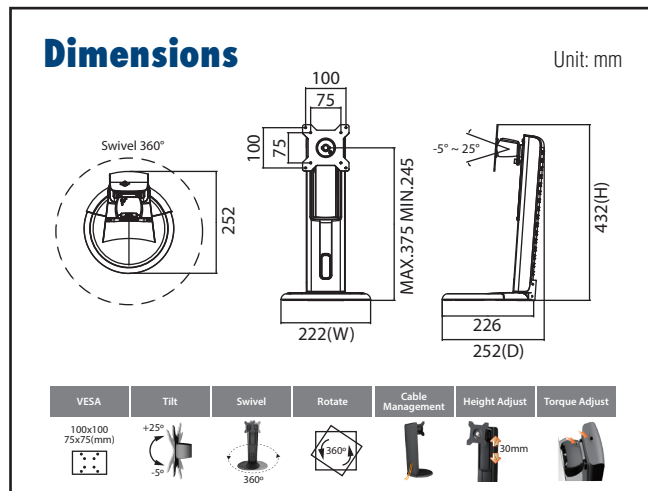

ARES-2 Series

Adjustable table stands for industrial applications

ARES-2421R

VESA 100x100 mm / 75x75 mm **MAX** 2-8 kg Color Options: ☐

Specifications

Net Weight	3.12 Kg (6.88lbs)	
Dimension (W x H x D)	222 x 432 x 252 mm (8.74" x 17.01" x 9.92")	
Screw Type	M4	
Material	Steel/Plastic/Aluminum	
Hinge Module	Swivel (Hinge)	360°
	Tilt (Hinge)	-5° ~ +25°
	Pivot	360°
	User Torque Adjust	Available
Display Support	Mounting Pattern	100x100 / 75x75 mm
	Display Type	Single Monitor
	Panel Size Support	≤ 27"
	Thickness	≤ 8.5cm
	Support Weight (Range)	2-8Kg (4.41-17.64 lbs)
Height Adjust	Curved panel support weight (range)	≤ 5.5Kg (12.13lbs)
	Height Adjustment Range	130mm (5.12")
Cable Management	Tension Torque Adjust	Yes
		Yes

Ordering Information

Part No.	Color	Product Description
ARES-2421R-HA74100	White	Table Stand, support ≤ 27", 2 - 8 kg, 75 x 75 / 100 x 100 mm

ARES-2423S

VESA 100x100 mm / 75x75 mm **MAX** 4-12 kg Color Options: ☐ ☒

Specifications

Net Weight	4Kg (8.82lbs)	
Dimension (W x H x D)	300 x 478 x 250 mm (11.81" x 18.82" x 9.84")	
Screw Type	M4	
Material	Steel/Plastic/Aluminum	
Hinge Module	Swivel	360°
	Tilt	-5° ~ +20°
	Pivot	360°
	User Torque Adjust	Available
Display Support	Mounting Pattern	100x100 / 75x75 mm
	Display Type	Single Monitor
	Panel Size Support	21.5" ~ 34"
	Support Weight (Range)	4-12Kg (8.82-26.46lbs)
	Thickness	≤ 8.5cm
Height Adjust	Curved Panel size support	≤ 34"
	Curved panel support weight (range)	≤ 8Kg (17.64lbs)
Cable Management	Height Adjustment Range	130mm (5.12")
	Tension Torque Adjust	Yes
		Yes

Ordering Information

Part No.	Color	Product Description
ARES-2423S-A770L00	White	Table Stand, support 21.5" ~ 34", 4 - 12 kg, 75 x 75 / 100 x 100 mm
ARES-2423S-A770L01	Black	Table Stand, support 21.5" ~ 34", 4 - 12 kg, 75 x 75 / 100 x 100 mm