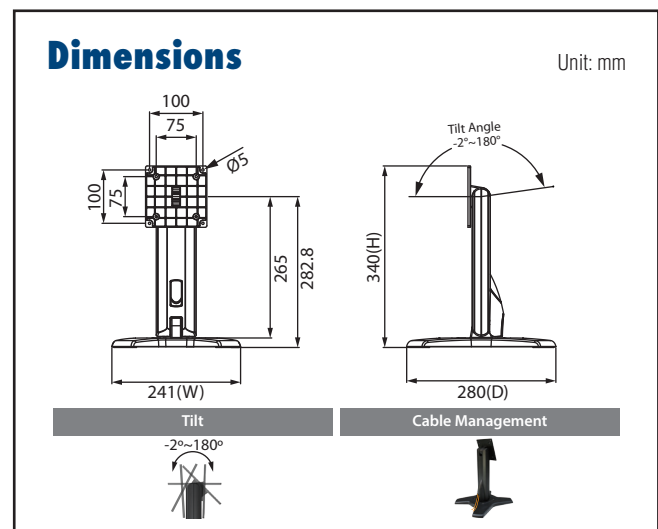

ARES-2425X

100x100 mm/
75x75 mm

~20 kg

Color Options:

Specifications

Net Weight	2.14 Kg (4.72 lbs)	
Dimension (W x H x D)	241 x 340 x 280 mm (9.49" x 13.39" x 11.02")	
Screw Type	M4	
Material	Steel/Aluminum Alloy/Plastic	
Hinge Module	Swivel	N/A
	Tilt	-2° (down) ~ +180° (up)
Display Support	Mounting Pattern	100x100 / 75x75 mm
	Display Type	Single Monitor
	Panel Size Support	≤ 27"
	Support Max. Weight	20kg (44.09 lbs)
Cable Management	Yes	

ARES-2 Series

Adjustable table stands for industrial applications

ARES-2423R

ARES-2453R Patented VESA Bracket

Specifications

Net Weight	3.12 Kg (6.88lbs)	
Dimension (W x H x D)	222 x 432 x 252 mm (8.74" x 17.01" x 9.92")	
Screw Type	M4	
Material	Steel/Plastic/Aluminum	
Hinge Module	Swivel (Hinge)	360°
	Tilt (Hinge)	-5° ~ +25°
	Pivot	360°
	User Torque Adjust	Available
Display Support	Mounting Pattern	100x100 / 75x75 mm
	Display Type	Single Monitor
	Panel Size Support	≤ 27"
	Thickness	≤ 8.5cm
	Support Weight (Range)	6-12Kg (13.23-26.46 lbs)
Height Adjust	Curved panel support weight (range)	≤ 5.5Kg (12.13lbs)
	Height Adjustment Range	130mm (5.12")
Cable Management	Tension Torque Adjust	Yes
		Yes

Specifications

Net Weight	3.15kg	
Dimension (W x H x D)	222 x 434 x 252 mm (8.74" x 17.09" x 9.92")	
Screw Type	M4	
Material	Steel/Plastic/Aluminum	
Hinge Module	Swivel (Hinge)	360°
	Tilt (Hinge)	-5° ~ +25°
	Pivot	360°
	User Torque Adjust	Available
Display Support	Mounting Pattern	100x100 / 75x75 mm
	Display Type	Single Monitor
	Panel Size Support	≤ 27"
	Thickness	≤ 8.5cm
	Support Weight (Range)	6-12Kg (13.23-26.46 lbs)
Height Adjust	Curved panel support weight (range)	≤ 5.5Kg (12.13lbs)
	Height Adjustment Range	130mm (5.12")
Cable Management	Tension Torque Adjust	Yes
		Yes