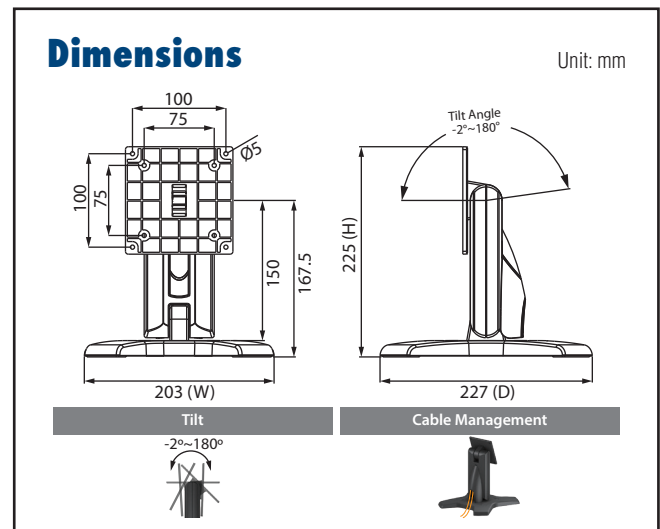

ARES-2 Series

Adjustable table stands for industrial applications

ARES-2414X

VESA 75x75 mm MAX ~13 kg Color Options:

Specifications

Net Weight	1.61 Kg (3.55lbs)	
Dimension (W x H x D)	203 x 213 x 227 mm (7.99" x 8.39" x 8.94")	
Screw Type	M4	
Material	Steel/Plastic/Zinc	
Hinge Module	Swivel	N/A
	Tilt	-2° (down) ~ +180° (up)
Display Support	Mounting Pattern	75x75 mm
	Display Type	Single Monitor
	Panel Size Support	≤ 17"
	Support Max. Weight	13kg (28.7lbs)
Cable Management	Yes	

ARES-2423X

VESA 100x100 mm / 75x75 mm MAX ~13 kg Color Options:

Specifications

Net Weight	1.40 kg (3.09lbs)	
Dimension (W x H x D)	203 x 225 x 227 mm (7.99" x 8.86" x 8.94")	
Screw Type	M4	
Material	Steel/Aluminum/Plastic	
Hinge Module	Swivel	N/A
	Tilt	-2° (down) ~ +180° (up)
Display Support	Mounting Pattern	100x100 / 75x75 mm
	Display Type	Single Monitor
	Panel Size Support	≤ 17"
	Support Max. Weight	13kg(28.7lbs)
Cable Management	Yes	

ARES-2 Series

Adjustable table stands for industrial applications

ARES-2424X

100x100 mm/
75x75 mm

15 kg

Color Options:

Specifications

Net Weight	1.54 Kg (3.40 lbs)	
Dimension (W x H x D)	203 x 275 x 227mm (8" x 10.83" x 8.94")	
Screw Type	M4	
Material	Steel/Aluminum Alloy/Plastic	
Hinge Module	Swivel	N/A
	Tilt	-2° (down) ~ +180° (up)
Display Support	Mounting Pattern	100x100 / 75x75 mm
	Display Type	Single Monitor
	Panel Size Support	≤ 21.5"
	Support Max. Weight	15kg (33.07 lbs)
Cable Management	Yes	

ARES-2425X

100x100 mm/
75x75 mm

~20 kg

Color Options:

Specifications

Net Weight	2.14 Kg (4.72 lbs)	
Dimension (W x H x D)	241 x 340 x 280 mm (9.49" x 13.39" x 11.02")	
Screw Type	M4	
Material	Steel/Aluminum Alloy/Plastic	
Hinge Module	Swivel	N/A
	Tilt	-2° (down) ~ +180° (up)
Display Support	Mounting Pattern	100x100 / 75x75 mm
	Display Type	Single Monitor
	Panel Size Support	≤ 27"
	Support Max. Weight	20kg (44.09 lbs)
Cable Management	Yes	