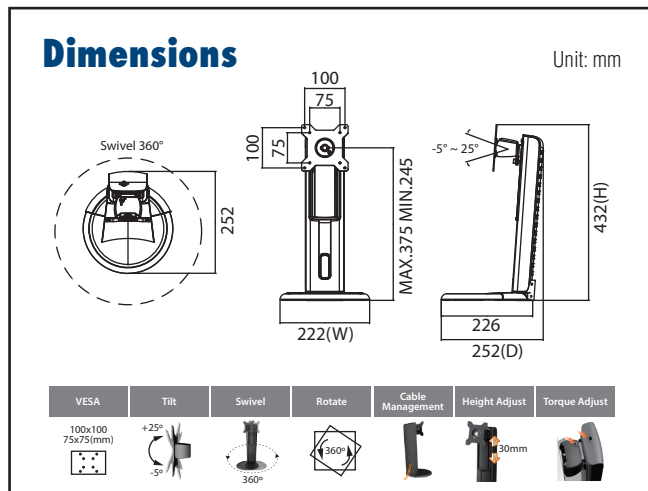

Ordering Information

Part No.	Color	Product Description
ARES-2453R-A741L00	White	Table Stand with enhanced VESA bracket, support 27", 6 - 12 kg, 75 x 75 / 100 x 100 mm