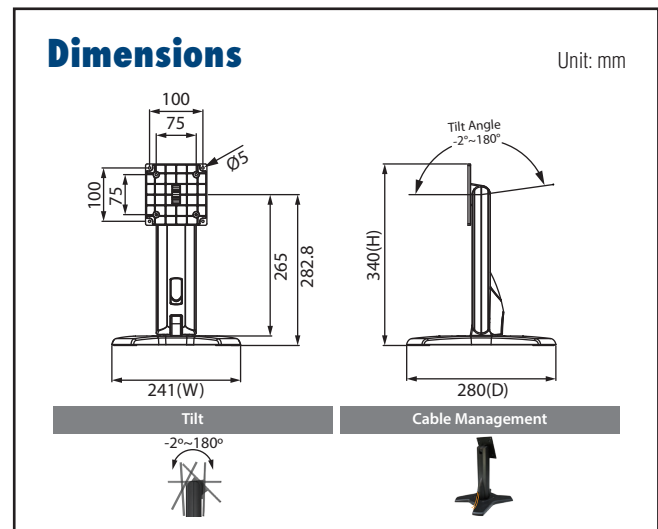

ARES-2425X

Specifications

Net Weight	2.14 Kg (4.72 lbs)	
Dimension (W x H x D)	241 x 340 x 280 mm (9.49" x 13.39" x 11.02")	
Screw Type	M4	
Material	Steel/Aluminum Alloy/Plastic	
Hinge Module	Swivel	N/A
	Tilt	-2° (down) ~ +180° (up)
Display Support	Mounting Pattern	100x100 / 75x75 mm
	Display Type	Single Monitor
	Panel Size Support	≤ 27"
	Support Max. Weight	20kg (44.09lbs)
Cable Management	Yes	

ARES-2 Series

Adjustable desk stands for industrial applications

ARES-2423R

ARES-2421R

Specifications

Net Weight	3.12 Kg (6.88lbs)	
Dimension (W x H x D)	222 x 432 x 252 mm (8.74" x 17.01" x 9.92")	
Screw Type	M4	
Material	Steel/Plastic/Aluminum	
Hinge Module	Swivel (Hinge)	360°
	Tilt (Hinge)	-5° ~ +25°
	Pivot	360°
	User Torque Adjust	Available
Display Support	Mounting Pattern	100x100 / 75x75 mm
	Display Type	Single Monitor
	Panel Size Support	≤ 27"
	Thickness	≤ 8.5cm
	Support Weight (Range)	6-12Kg (13.23-26.46 lbs)
Height Adjust	Curved panel support weight (range)	≤ 5.5Kg (12.13lbs)
	Height Adjustment Range	130mm (5.12")
Cable Management	Tension Torque Adjust	Yes
		Yes

Specifications

Net Weight	3.12 Kg (6.88lbs)	
Dimension (W x H x D)	222 x 432 x 252 mm (8.74" x 17.01" x 9.92")	
Screw Type	M4	
Material	Steel/Plastic/Aluminum	
Hinge Module	Swivel (Hinge)	360°
	Tilt (Hinge)	-5° ~ +25°
	Pivot	360°
	User Torque Adjust	Available
Display Support	Mounting Pattern	100x100 / 75x75 mm
	Display Type	Single Monitor
	Panel Size Support	≤ 27"
	Thickness	≤ 8.5cm
	Support Weight (Range)	2-8Kg (4.41-17.64 lbs)
Height Adjust	Curved panel support weight (range)	≤ 5.5Kg (12.13lbs)
	Height Adjustment Range	130mm (5.12")
Cable Management	Tension Torque Adjust	Yes
		Yes