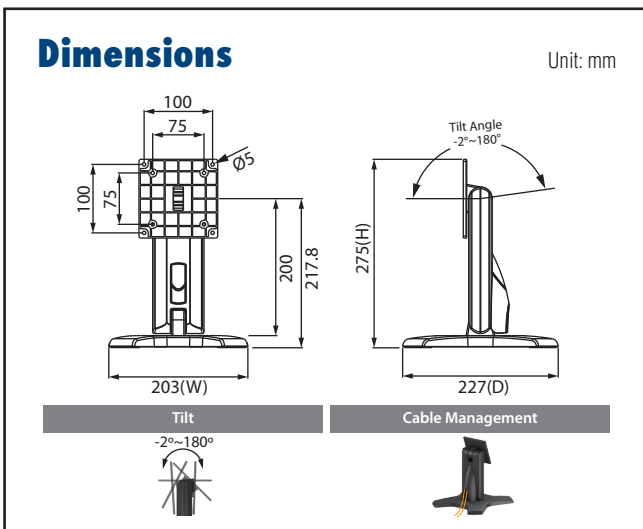

ARES-2423X

VESA 100x100 mm/ 75x75 mm **MAX** ~13 kg Color Options:

Specifications

Net Weight	1.40 kg (3.09lbs)	
Dimension (W x H x D)	203 x 225 x 227 mm (7.99" x 8.86" x 8.94")	
Screw Type	M4	
Material	Steel/Aluminum/Plastic	
Hinge Module	Swivel	N/A
	Tilt	-2° (down) ~ +180° (up)
Display Support	Mounting Pattern	100x100 / 75x75 mm
	Display Type	Single Monitor
	Panel Size Support	≤ 17"
	Support Max. Weight	13kg(28.7lbs)
Cable Management	Yes	

ARES-2 Series

Adjustable desk stands for industrial applications

ARES-2424X

Specifications

Net Weight	1.54 Kg (3.40 lbs)	
Dimension (W x H x D)	203 x 275 x 227mm (8" x 10.83" x 8.94")	
Screw Type	M4	
Material	Steel/Aluminum Alloy/Plastic	
Hinge Module	Swivel	N/A
	Tilt	-2° (down) ~ +180° (up)
Display Support	Mounting Pattern	100x100 / 75x75 mm
	Display Type	Single Monitor
	Panel Size Support	≤ 21.5"
	Support Max. Weight	15kg (33.07 lbs)
Cable Management	Yes	

ARES-2425X

Specifications

Net Weight	2.14 Kg (4.72 lbs)	
Dimension (W x H x D)	241 x 340 x 280 mm (9.49" x 13.39" x 11.02")	
Screw Type	M4	
Material	Steel/Aluminum Alloy/Plastic	
Hinge Module	Swivel	N/A
	Tilt	-2° (down) ~ +180° (up)
Display Support	Mounting Pattern	100x100 / 75x75 mm
	Display Type	Single Monitor
	Panel Size Support	≤ 27"
	Support Max. Weight	20kg (44.09lbs)
Cable Management	Yes	

ARES-2 Series

Adjustable desk stands for industrial applications

ARES-2423R

ARES-2421R

Specifications

Net Weight	3.12 Kg (6.88lbs)	
Dimension (W x H x D)	222 x 432 x 252 mm (8.74" x 17.01" x 9.92")	
Screw Type	M4	
Material	Steel/Plastic/Aluminum	
Hinge Module	Swivel (Hinge)	360°
	Tilt (Hinge)	-5° ~ +25°
	Pivot	360°
	User Torque Adjust	Available
Display Support	Mounting Pattern	100x100 / 75x75 mm
	Display Type	Single Monitor
	Panel Size Support	≤ 27"
	Thickness	≤ 8.5cm
	Support Weight (Range)	6-12Kg (13.23-26.46 lbs)
Height Adjust	Curved panel support weight (range)	≤ 5.5Kg (12.13lbs)
	Height Adjustment Range	130mm (5.12")
Cable Management	Tension Torque Adjust	Yes
		Yes