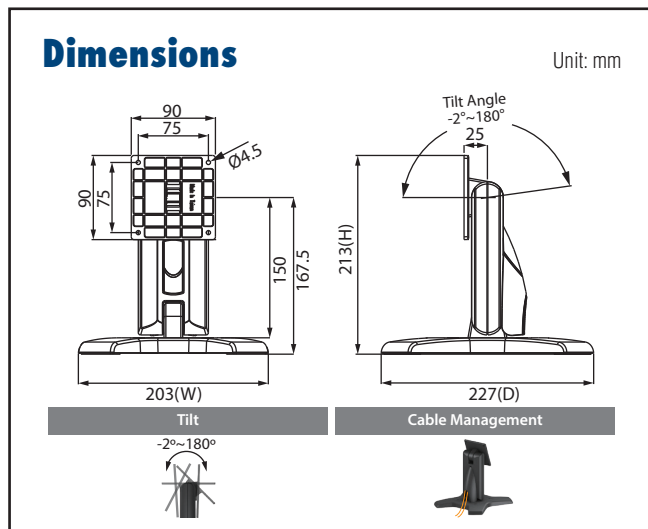

ARES-2 Series

Adjustable desk stands for industrial applications

ARES-2414X

VESA 75x75 mm **MAX** ~13 kg Color Options:

Specifications

Net Weight	1.61 Kg (3.55lbs)	
Dimension (W x H x D)	203 x 213 x 227 mm (7.99" x 8.39" x 8.94")	
Screw Type	M4	
Material	Steel/Plastic/Zinc	
Hinge Module	Swivel	N/A
	Tilt	-2° (down) ~ +180° (up)
Display Support	Mounting Pattern	75x75 mm
	Display Type	Single Monitor
	Panel Size Support	≤ 17"
	Support Max. Weight	13kg (28.7lbs)
Cable Management	Yes	

ARES-2423X

VESA 100x100 mm/ 75x75 mm **MAX** ~13 kg Color Options:

Specifications

Net Weight	1.40 kg (3.09lbs)	
Dimension (W x H x D)	203 x 225 x 227 mm (7.99" x 8.86" x 8.94")	
Screw Type	M4	
Material	Steel/Aluminum/Plastic	
Hinge Module	Swivel	N/A
	Tilt	-2° (down) ~ +180° (up)
Display Support	Mounting Pattern	100x100 / 75x75 mm
	Display Type	Single Monitor
	Panel Size Support	≤ 17"
	Support Max. Weight	13kg(28.7lbs)
Cable Management	Yes	

ARES-2 Series

Adjustable desk stands for industrial applications

ARES-2424X

Specifications

Net Weight	1.54 Kg (3.40 lbs)	
Dimension (W x H x D)	203 x 275 x 227mm (8" x 10.83" x 8.94")	
Screw Type	M4	
Material	Steel/Aluminum Alloy/Plastic	
Hinge Module	Swivel	N/A
	Tilt	-2° (down) ~ +180° (up)
Display Support	Mounting Pattern	100x100 / 75x75 mm
	Display Type	Single Monitor
	Panel Size Support	≤ 21.5"
	Support Max. Weight	15kg (33.07 lbs)
Cable Management	Yes	

ARES-2425X

Specifications

Net Weight	2.14 Kg (4.72 lbs)	
Dimension (W x H x D)	241 x 340 x 280 mm (9.49" x 13.39" x 11.02")	
Screw Type	M4	
Material	Steel/Aluminum Alloy/Plastic	
Hinge Module	Swivel	N/A
	Tilt	-2° (down) ~ +180° (up)
Display Support	Mounting Pattern	100x100 / 75x75 mm
	Display Type	Single Monitor
	Panel Size Support	≤ 27"
	Support Max. Weight	20kg (44.09lbs)
Cable Management	Yes	