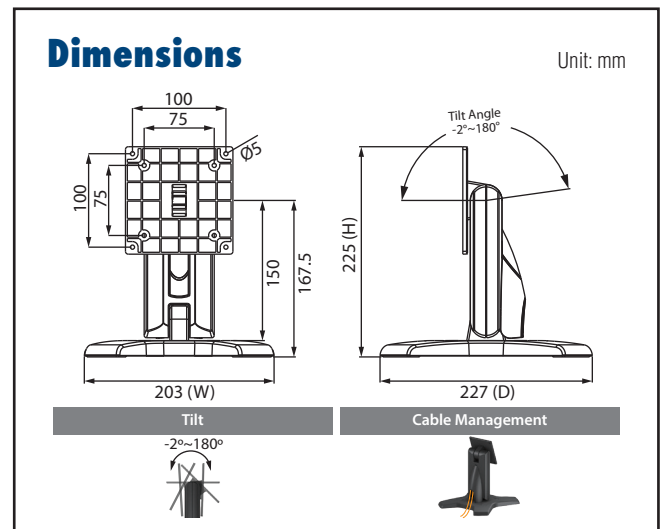

ARES-2 Series

Adjustable desk stands for industrial applications

ARES-2414X

VESA 75x75 mm **MAX** ~13 kg Color Options:

Specifications

Net Weight	1.61 Kg (3.55lbs)	
Dimension (W x H x D)	203 x 213 x 227 mm (7.99" x 8.39" x 8.94")	
Screw Type	M4	
Material	Steel/Plastic/Zinc	
Hinge Module	Swivel	N/A
	Tilt	-2° (down) ~ +180° (up)
Display Support	Mounting Pattern	75x75 mm
	Display Type	Single Monitor
	Panel Size Support	≤ 17"
	Support Max. Weight	13kg (28.7lbs)
Cable Management	Yes	

ARES-2423X

VESA 100x100 mm/ 75x75 mm **MAX** ~13 kg Color Options:

Specifications

Net Weight	1.40 kg (3.09lbs)	
Dimension (W x H x D)	203 x 225 x 227 mm (7.99" x 8.86" x 8.94")	
Screw Type	M4	
Material	Steel/Aluminum/Plastic	
Hinge Module	Swivel	N/A
	Tilt	-2° (down) ~ +180° (up)
Display Support	Mounting Pattern	100x100 / 75x75 mm
	Display Type	Single Monitor
	Panel Size Support	≤ 17"
	Support Max. Weight	13kg(28.7lbs)
Cable Management	Yes	

ARES-2 Series

Adjustable desk stands for industrial applications

ARES-2424X

Specifications

Net Weight	1.54 Kg (3.40 lbs)	
Dimension (W x H x D)	203 x 275 x 227mm (8" x 10.83" x 8.94")	
Screw Type	M4	
Material	Steel/Aluminum Alloy/Plastic	
Hinge Module	Swivel	N/A
	Tilt	-2° (down) ~ +180° (up)
Display Support	Mounting Pattern	100x100 / 75x75 mm
	Display Type	Single Monitor
	Panel Size Support	≤ 21.5"
	Support Max. Weight	15kg (33.07 lbs)
Cable Management	Yes	

ARES-2425X

Specifications

Net Weight	2.14 Kg (4.72 lbs)	
Dimension (W x H x D)	241 x 340 x 280 mm (9.49" x 13.39" x 11.02")	
Screw Type	M4	
Material	Steel/Aluminum Alloy/Plastic	
Hinge Module	Swivel	N/A
	Tilt	-2° (down) ~ +180° (up)
Display Support	Mounting Pattern	100x100 / 75x75 mm
	Display Type	Single Monitor
	Panel Size Support	≤ 27"
	Support Max. Weight	20kg (44.09lbs)
Cable Management	Yes	