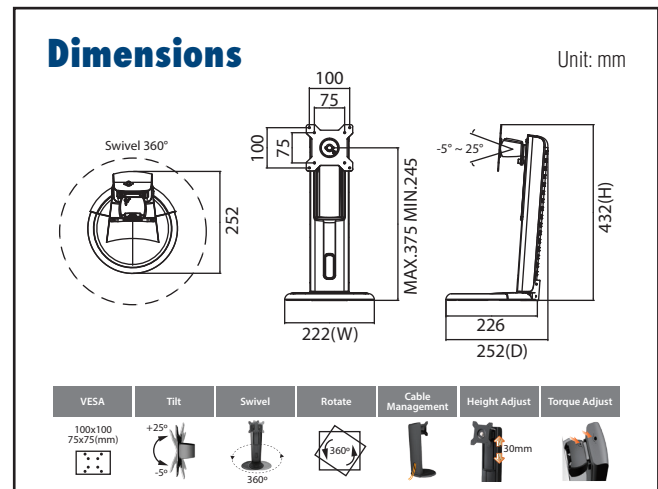

Ordering Information

Part No.	Color	Product Description
ARES-2421R-HA74100	White	Table Stand, support ≤ 27", 2 - 8 kg, 75 x 75 / 100 x 100 mm