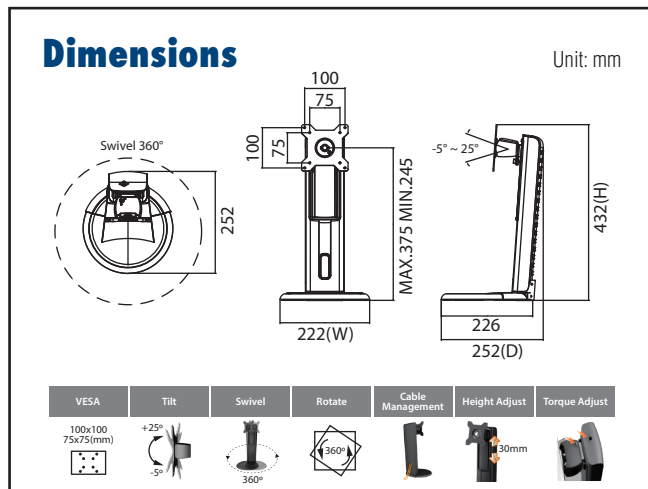

Ordering Information

Part No.	Color	Product Description
ARES-2421R-HA74100	White	Table Stand, support ≤ 27", 2 - 8 kg, 75 x 75 / 100 x 100 mm