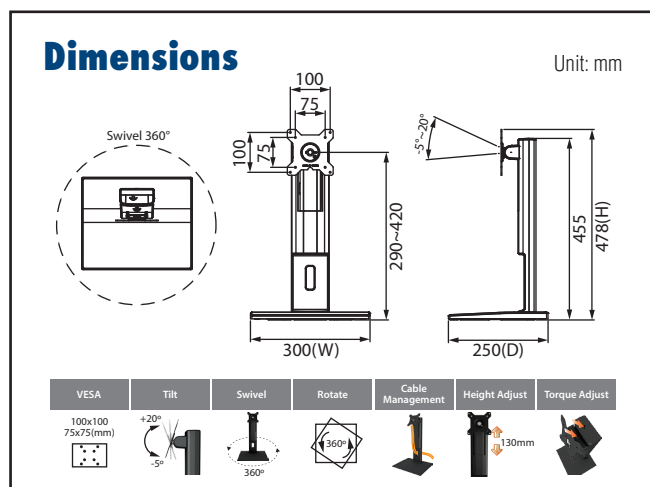

Ordering Information

Part No.	Color	Product Description
ARES-2423S-A770L00	White	Table Stand, support 24" ~ 34", 4 ~ 12 kg, 75 x 75 / 100 x100 mm
ARES-2423S-A770L01	Black	Table Stand, support 24" ~ 34", 4 ~ 12 kg, 75 x 75 / 100 x100 mm