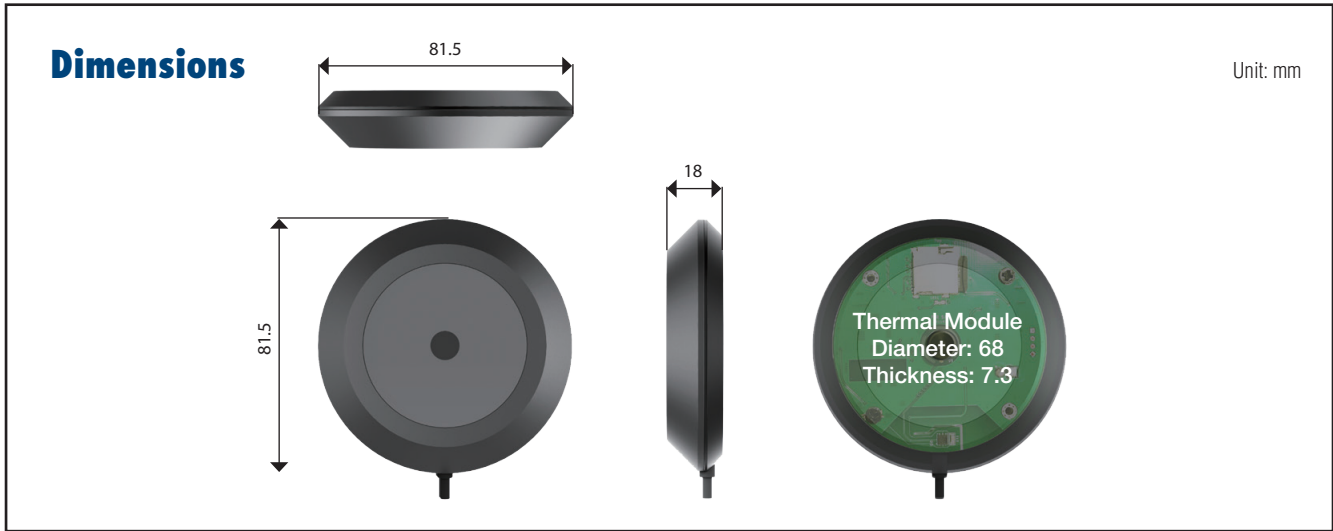

Avalo Human Thermal Sensor

Ordering information

Avalo Human Thermal Sensor

Part Number	Description
ASK-TMSR-RPOS-0001	Human thermal sensor with VESA 75x75 mm, USC-160/250 series, Black
ASK-TMSR-RPOS-0002	Human thermal sensor with VESA 75x75 mm, USC-160/250 series, White
ASK-TMSR-RPOS-0003	Human thermal sensor with VESA 75x75 mm, USC-130 series, Black
ASK-TMSR-RPOS-0004	Human thermal sensor with VESA 75x75 mm, USC-130 series, White
ASK-TMSR-RPOS-0005	Human thermal sensor for Camera bracket, Black

Compatible Model (2yrs warranty)

USC-130

Part Number	Description
USC-130AP-BR103	11.6" P-cap Cortex A17, 2G/16G, RFID, wifi/BT, Camera Android 6.0

USC-160

Part Number	Description
USC-160AP-BR103	15.6" HD 16:9 RK3288 2G ram/16G,wifi/BT /RFID/Camera, Android8.1
USC-160AP-BR113	15.6" FHD RK3288 2G ram/16G,wifi/BT/RFID/Camera Android 8.1

Peripheral

USC-130

Part Number	Color	Description
ASK-TBSD-WS1502A01	White	VESA 75x75, support $\leq 17"$, max. support 13kg, Single carton
ASK-TBSD-BS1502A01	Black	VESA 75x75, support $\leq 17"$, max. support 13kg, Single carton
USC-A-STAND-1	Black	Avalo stand for 1st display, black

USC-160

Part Number	Color	Description
ASK-TBSD-WS1502A01	White	VESA 75x75, support $\leq 17"$, max. support 13kg, Single carton
ASK-TBSD-WS1510A01	White	VESA 75x75, 100x100, support $\leq 17"$, max. support 13kg, Single carton
ASK-TBSD-WS1702A01	White	VESA 75x75, 100x100, support $\leq 21.5"$, max. support 15kg, Single carton
ASK-TBSD-WS2710A01	White	VESA 75x75, 100x100, support $\leq 27"$, max. support 20kg, Single carton
ASK-TBSD-BS1502A01	Black	VESA 75x75, support $\leq 17"$, max. support 13kg, Single carton
ASK-TBSD-BS1510A01	Black	VESA 75x75, 100x100, support $\leq 17"$, max. support 13kg, Single carton
ASK-TBSD-BS1702A01	Black	VESA 75x75, 100x100, support $\leq 21.5"$, max. support 15kg, Single carton
ASK-TBSD-BS2710A01	Black	VESA 75x75, 100x100, support $\leq 27"$, max. support 20kg, Single carton
UPOS-P07-A100	Black	Stand, double hinge, VESA 75x75, BK for Horizontal Solution
USC-A-STAND-1	Black	Avalo stand for 1st display, black

Accessory

USC-130

Part Number	Description	
Power Cord	96CB-POWER-B-1.8MB	RW0.75 Black/3L 1.8M(CCC)
	1700001524	3P UL 10A 125V 180cm(America,TW)
	170203183C	3P 3P EU (WS-010+083) 183CM(European)
	1700018553	Power Cord SAA 3P 2.5A 250V 183cm(Australia)
	1700025113-11	Power Cord ISI 3P 2.5A 250V 180cm(India)
	1700018409	Power Cord KCC 2P 2.5A 250V 183cm(Korea,Russia)
	170203180A	Power Cord BSI 3P 2.5A 250V 183cm(UK)
	1700008921	3P 1.8M PSE 7A 125V(Japan)
HDMI cable	1700028438-01	M cable HDMI 19P/HDMI 19P 180cm

USC-160