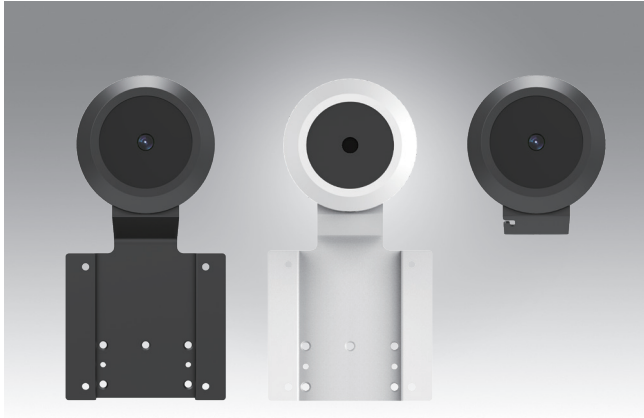

Avalo Human Thermal Sensor

One by one human detection sensor

Features

- Stylish looking
- Various bracket choice to mounting with all in one computer
- Easy to integration: Provide exclusive APK for quick integration
- Total solution: Perfect with USC-130/160
- Stylish look in black and white models for your choice

Specifications

Role of usage	Thermal Sensor
Resolution	32 x 24 thermal pixels
Field of View	110° x 75°
Measurement angle	60° x 60°
Measurement range	20-50 cm
Data Update frequency	4 fps
Accuracy	± 0.4°C
SD card storage	16 GB
SD card storage format	.csv file
ESD protection	4KV / 6KV (Contact / Air)
Wi-fi format	2.4GHz IEEE 802.11 b/g/n/e/i:
Dimensions/Model	Diameter: 68mm / Height: 7.3mm
Weight/Model	26g
Fixedness	4 screw hole
Power supply	5-12V DC
Power consumption	3 Watts [max]
Operation temperature	0-65°C
Storage temperature	-20-70°C
Relative humidity	20-90% RH [no condensation]

Avalo Solution View

Avalo Human Thermal Sensor

Ordering information

Avalo Human Thermal Sensor

Part Number	Description
ASK-TMSR-RPOS-0001	Human thermal sensor with VESA 75x75 mm, USC-160/250 series, Black
ASK-TMSR-RPOS-0002	Human thermal sensor with VESA 75x75 mm, USC-160/250 series, White
ASK-TMSR-RPOS-0003	Human thermal sensor with VESA 75x75 mm, USC-130 series, Black
ASK-TMSR-RPOS-0004	Human thermal sensor with VESA 75x75 mm, USC-130 series, White
ASK-TMSR-RPOS-0005	Human thermal sensor for Camera bracket, Black

Peripheral

USC-130

Part Number	Color	Description
ASK-TBSD-WS1502A01	White	VESA 75x75, support $\leq 17"$, max. support 13kg, Single carton
ASK-TBSD-BS1502A01	Black	VESA 75x75, support $\leq 17"$, max. support 13kg, Single carton
USC-A-STAND-1	Black	Avalo stand for 1st display, black