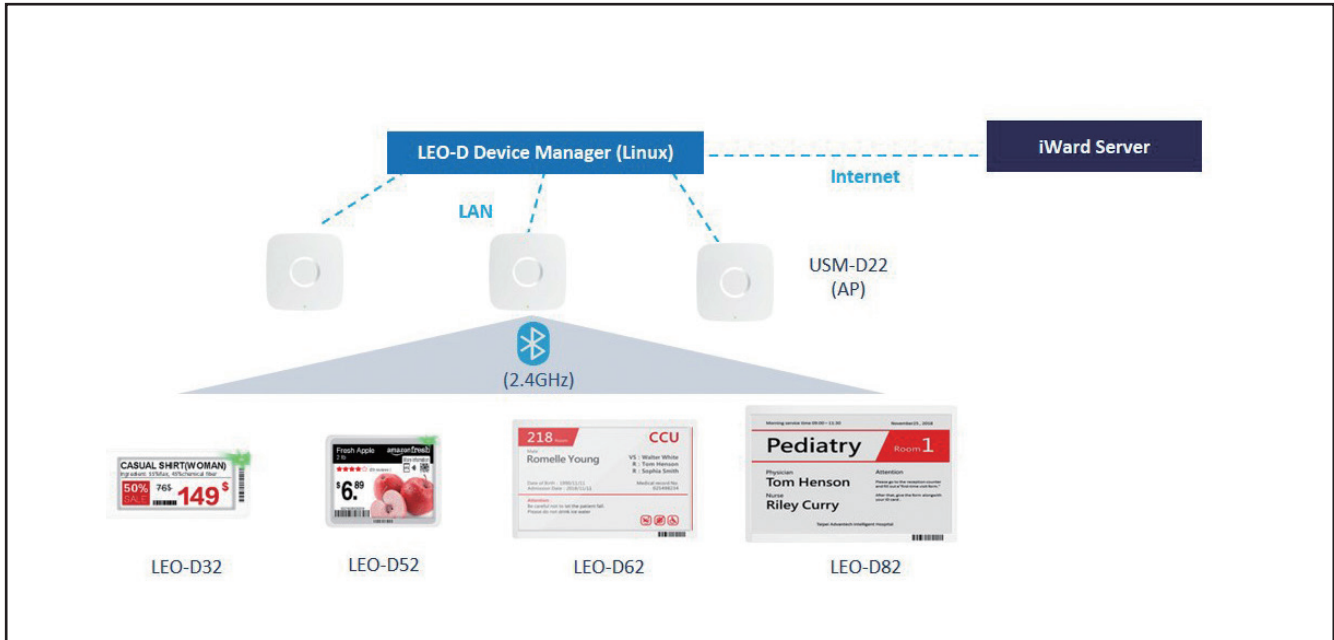

Architecture

BLE