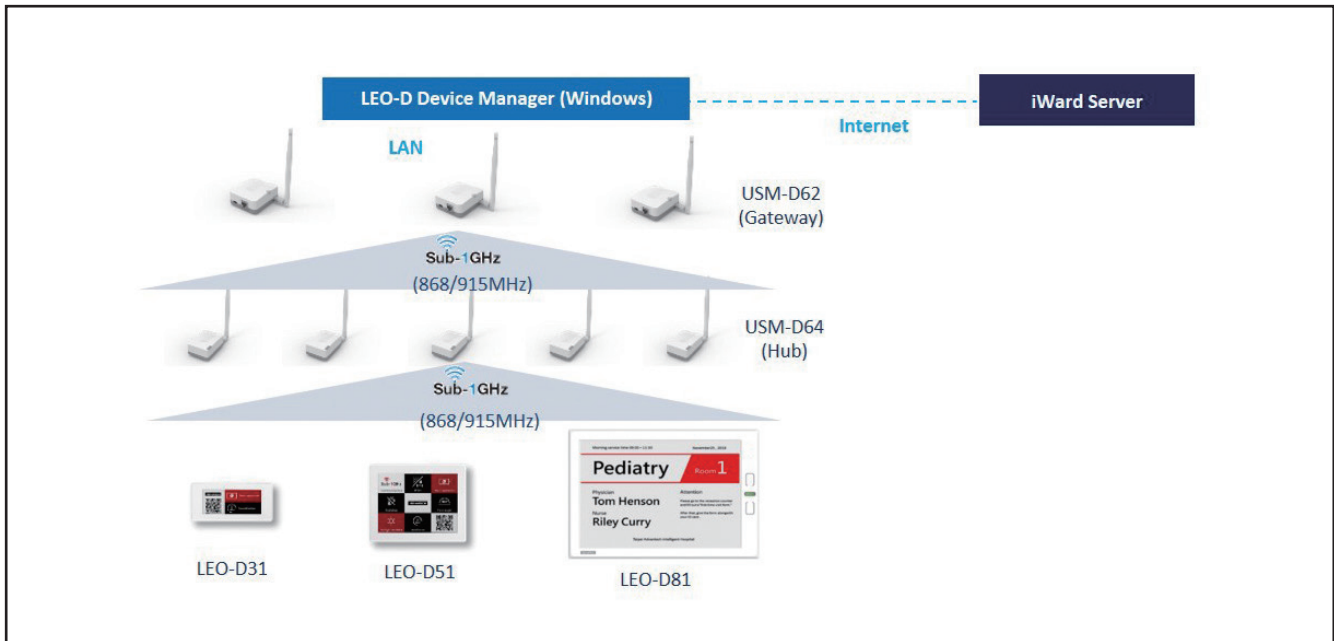

SUB1-G

Ordering Information

Product name	Product number	Description
iWard Control Server	31ASIWSVMSSDE0	iWard Server License for 500 clients
iWard Control Server	31ASIWSVMS20E0	iWard Server License for 200 clients
iWard Control Server	31ASIWSVMS10E0	iWard Server License for 100 clients
iWard Control Server	31ASIWSVMS01E0	iWard Server License for 10 clients
iWard Doorside epapper (DIT) Client License	31ASDTCSGASDD0	iWard Doorside epapper (DIT) Client License per device