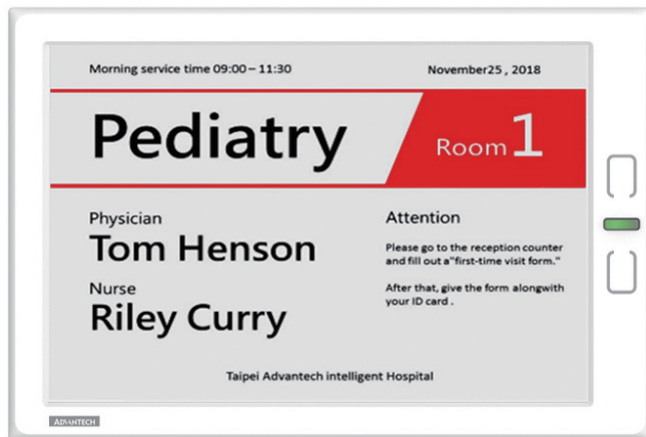

# Doorside Information Terminal

### Features

- ePaper display with black, white, and red ink
- Sunlight-readable display with 180-degree viewing angle
- Supports data transmissions via BLE 5.0 communication
- Cableless design ensures quick installation
- Battery supports operation for 5 years (1 updates per day)
- Friendly user interface for setting up
- API support

### Introduction

Doorside Paper can provide real-time ward information to be displayed at the door. The information can be patient information, bed information, nurses, ward status, etc., and customize the information you want to display. In our backend, we provide a friendly interface for users to customize the layout and dynamic parameters; at the same time, it also provides API to integrate with other systems, such as the hospital's HIS system. Make information more real-time and convenient.