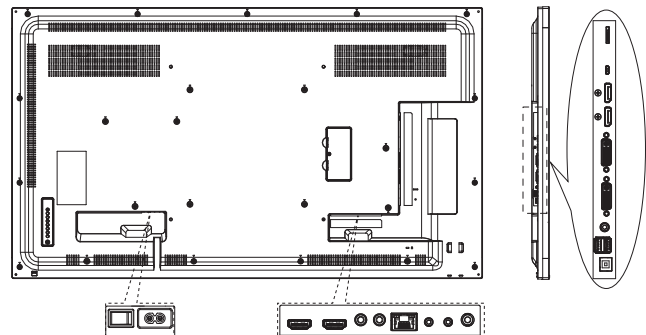

I/O View

Packing List

- Power cable (1.8 M)
- VGA cable (1.8 M)
- HDMI cable (1.8 M)
- RS-232 cable (1.8 M)
- RS-232 daisy cable (1.8 M)
- Remote control
- User Manual (paper)