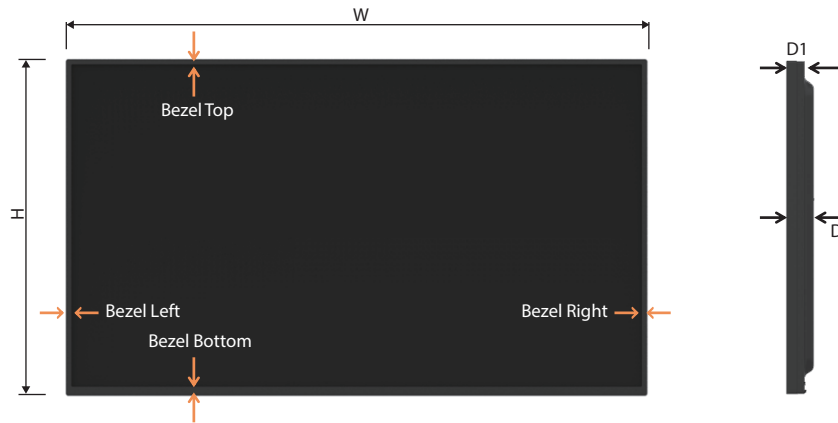

### Features

- 55" Diagonal Size
- 3-side even Panel (9.5+15.6 mm)
- Supports 1920 x 1080 Full HD
- Landscape and portrait orientations enable in-store installation flexibility
- Supports 450 nits high brightness and 1100:1 contrast ratio
- 18x7 operation
- Cooling system is embedded

### Specifications

<b>Display</b>	Active Screen Size		54.6 inch
	Resolution		1920 x 1080
	Colors		8-bit (16.7M)
	Brightness		450 nits
	Contrast Ratio		1100:1
	Aspect Ratio		16:9
	Viewing Angle		89° / 89° / 89° / 89°
	Response Time		12 ms
	Backlight Life (hours)		50,000
<b>Connectivity</b>	Input	HDMI	2
		DisplayPort	1
		DVI	1(dvi-d)
		VGA	N/A
		Audio	1
		RS-232	1
		SD/SDHC	1
	Output	IR	1
		DisplayPort	1
		DVI	1(dvi-i)
		Audio	2 (built-in speaker, 10W + 10W)
		RS-232	1
	LAN	RJ45	1
USB 2.0		1	
<b>Power</b>	Power Input		2.5A@100 ~ 240V
	Power Consumption		76W
<b>Environment</b>	Operating Temperature		5 ~ 40 °C
	Storage Temperature		-20 ~ 60 °C
	Humidity		10 to 90%
<b>Mechanical Specification</b>	VESA Compatibility		400 x 400 mm
	Bezel Width	T/L/R/B	9.5 / 9.5 / 9.5 / 15.6 mm (0.37 / 0.37 / 0.37 / 0.61 in.)
	Dimensions (W x H x D)	Physical without stand	1233.4 x 710.3 x 45.5 mm / 45.5 x 27.9 x 1.8 in.
		Packing	1448 x 952 x 223 mm / 57 x 37.4 x 8.7 in.
	Weight	Net	18.0 kg / 39.6 lb.
Gross		24.3 kg / 53.5 lb.	

## Dimensions

Unit: mm [inch]

	Outline Dimension(mm)				Bezel Width(mm)		
	W	H	D	D1	T/L/R	B	
55"	1233.1	710	45.5	29	9.5	15.6	