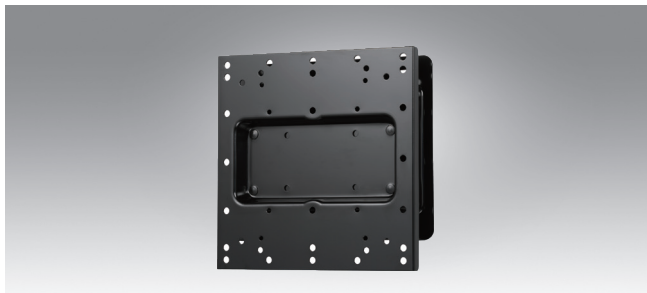

Wall Mount

MNT-NMBL202000

VESA 200x200 mm/200x100 mm / 100x100 mm **MAX** ~60 kg

Features

- Flush fit without movement
- Sits: 40mm from the wall

Specifications

Single Box dimension (L x W x H)	244 x 232 x 43 mm
Gross Weight (kg)	1.65
Net Weight (kg)	1.34
Panel Size Support	22" ~ 52"
Display Compatibility	200 x 200 mm/200 x 100 mm/100 x 100 mm
Weight Capacity	~ 60kg
Hinge Module Tilt	N/A
Hinge Module Rotation	N/A
Material	Steel
Safety lock	Yes
Anti-Theft Lock	No
Color	Black

Ordering Information

Product PN	Description
ASK-MNT-NMBL202000	Wall Mount, 100x100 / 200x100 / 200x200 mm , max support 60kg