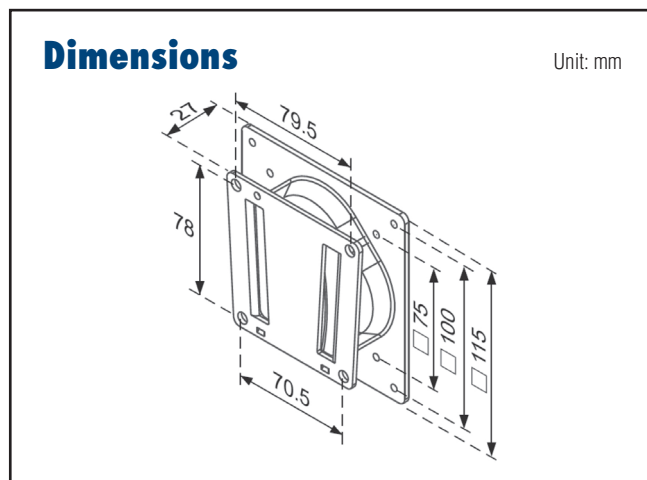

Ordering Information

Product PN	Description
ASK-MNT-NMBLA10ACO	Wall Mount, 75x75 / 100x100 mm, max. support 20kg