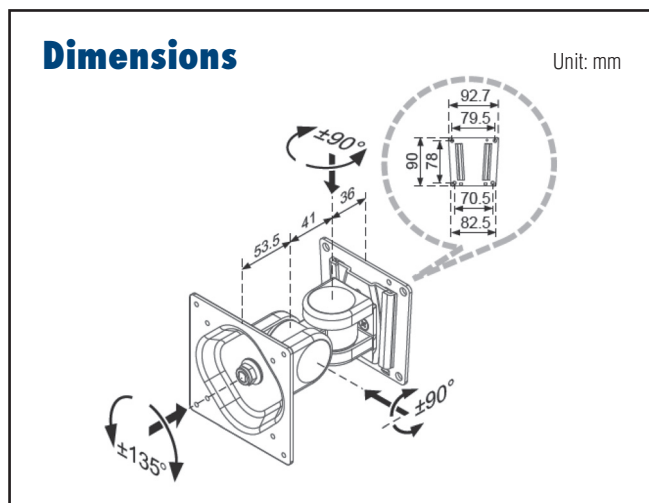

Ordering Information

Product PN	Description
ASK-MNT-NMBLA37G00	Wall Mount, 75x75 / 100x100 mm, support 7~14kg