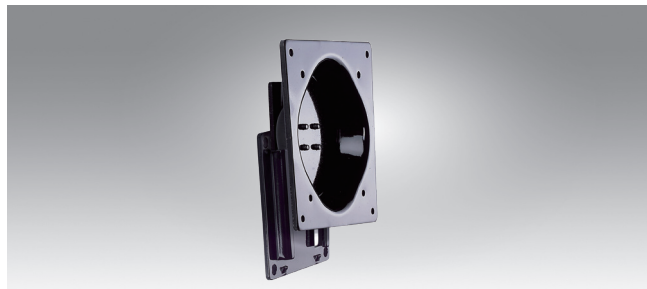

MNT-NMBLA10ACO