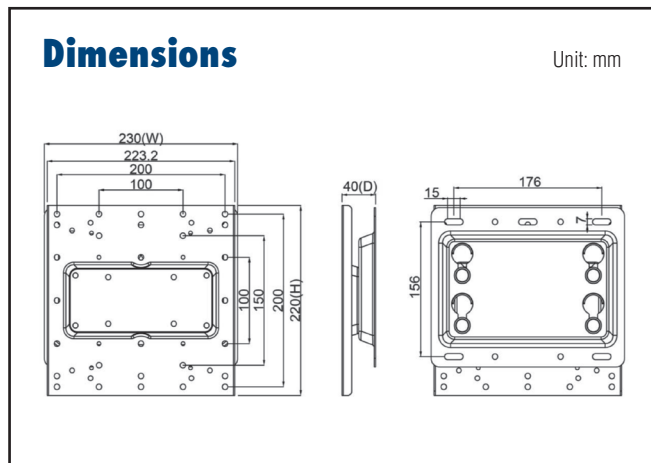

Wall Mount

MNT-NMBL202000

VESA 200x200 mm/200x100 mm / 100x100 mm **MAX** ~60 kg

Features

- Flush fit without movement
- Sits: 40mm from the wall

Specifications

Single Box dimension (L x W x H)	244 x 232 x 43 mm
Gross Weight (kg)	1.65
Net Weight (kg)	1.34
Panel Size Support	22" ~ 52"
Display Compatibility	200 x 200 mm/200 x 100 mm/100 x 100 mm
Weight Capacity	~ 60kg
Hinge Module Tilt	N/A
Hinge Module Rotation	N/A
Material	Steel
Safety lock	Yes
Anti-Theft Lock	No
Color	Black

Ordering Information

Product PN	Description
ASK-MNT-NMBL202000	Wall Mount, 100x100 / 200x100 / 200x200 mm , max support 60kg

MNT-NMBF202000

VESA 200x200 mm/200x100 mm / 100x100 mm **MAX** ~60 kg

Features

- Firmly fix to a solid wall
- Tilt: max. 15° down
- With safety lock
- Sits: 45mm from the wall

Specifications

Single Box dimension (L x W x H)	267 x 244 x 55 mm
Gross Weight (kg)	2.32
Net Weight (kg)	2.2
Panel Size Support	22" ~ 52"
Display Compatibility	200 x 200 mm/200 x 100 mm/100 x 100 mm
Weight Capacity	~ 60kg
Hinge Module Tilt	0 ~ -15° (Free Angle)
Hinge Module Rotation	N/A
Material	Steel
Safety lock	Yes
Anti-Theft Lock	No
Color	Black

Ordering Information

Product PN	Description
ASK-MNT-NMBF202000	Wall Mount, 100x100 / 200x100 / 200x200 mm, max support 60kg, tiltable