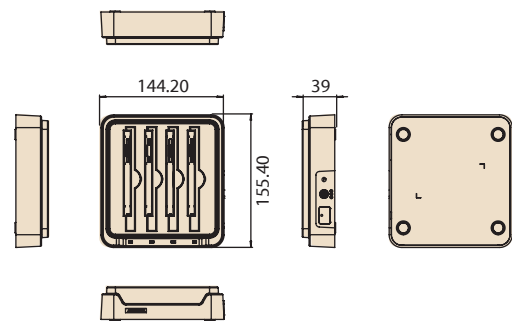

Specifications

		Multi-Tablet Charging Station	Multi-Battery Charging Station
Capacity	Number of Bays	6	4
	Charging Current	2A	2.5A
	Charging Voltage	9 V	4.35 V
Power	Input Voltage	19 V	19 V
	LED Indicators	Green: Full Amber: Charging Red: Error	Green: Full Amber: Charging Red: Error
Mechanical	Dimensions (W x D x H)	387 x 269 x 49 mm (15.23 x 10.59 x 1.92 in)	144 x 155 x 39 mm (5.66 x 6.10 x 1.53 in)
	Weight	1.98 kg (4.36 lb)	0.48 kg (1.05 lb)
Environment	Operating Temperature	0 ~ 40 °C (32 ~ 104 °F)	0 ~ 40 °C (32 ~ 104 °F)
	Storage Temperature	-10 ~ 50 °C (14 ~ 122 °F)	-10 ~ 50 °C (14 ~ 122 °F)
	Safety	UL, CB, LVD, CCC, RCM	UL, CB, LVD, CCC, RCM
	Certifications	CE, FCC, CCC, RCM, BSMI	CE, FCC, CCC, RCM, BSMI

Dimensions

Unit: mm

Multi-Tablet Charging Station

Multi-Battery Charging Station

Ordering Information

Part Number	Description
AIM-MTCS-0001	Multi-tablet charging station for AIM
AIM-MBCS-0001	Multi-battery charging station for AIM

Optional Power Cord

Part Number	Description
1700001524	Power cord (USA) UL 3P 10A 125V 183 cm
1700008921	Power cord (Japan) PSE 3P 7A 125V 183 cm
1700019146	Power cord (China) CCC 3P 10A 250V 183 cm
1700018553	Power cord (NZ/AU) SAA 3P 10A 250V 183 cm
170203180A	Power cord (UK) BSI 3P 10A 250V 183 cm
170203183C	Power cord (EU) 3P 2.5A 250V 183 cm