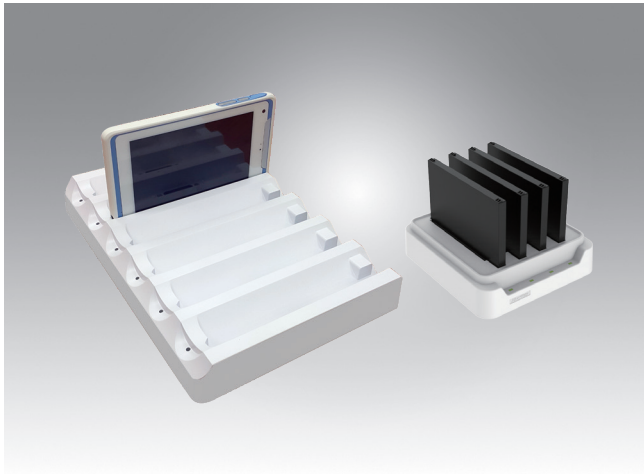

AIM-55 Multi-Bay Charging Station

Features

- Supports charging of up to 6 tablets/4 batteries simultaneously
- Overcurrent and overvoltage protection provided
- Rapid single-handed docking and undocking
- LED indicators for monitoring charging status

Specifications

		Multi-Tablet Charging Station	Multi-Battery Charging Station
Capacity	Number of Bays	6	4
	Charging Current	2A	2.5A
	Charging Voltage	9 V	4.35 V
Power	Input Voltage	19 V	19 V
	LED Indicators	Green: Full Amber: Charging Red: Error	Green: Full Amber: Charging Red: Error
Mechanical	Dimensions (W x D x H)	387 x 269 x 49 mm (15.23 x 10.59 x 1.92 in)	144 x 155 x 39 mm (5.66 x 6.10 x 1.53 in)
	Weight	1.98 kg (4.36 lb)	0.48 kg (1.05 lb)
Environment	Operating Temperature	0 ~ 40 °C (32 ~ 104 °F)	0 ~ 40 °C (32 ~ 104 °F)
	Storage Temperature	-10 ~ 50 °C (14 ~ 122 °F)	-10 ~ 50 °C (14 ~ 122 °F)
	Safety	UL, CB, LVD, CCC, RCM	UL, CB, LVD, CCC, RCM
	Certifications	CE, FCC, CCC, RCM, BSMI	CE, FCC, CCC, RCM, BSMI

Dimensions

Unit: mm

Multi-Tablet Charging Station

Multi-Battery Charging Station

Ordering Information

Part Number	Description
AIM-MTCS-0001	Multi-tablet charging station for AIM
AIM-MBCS-0001	Multi-battery charging station for AIM