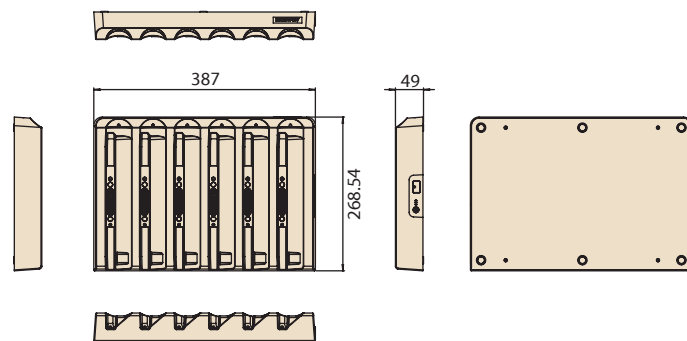

AIM-55 Multi-Bay Charging Station

Features

- Supports charging of up to 6 tablets/4 batteries simultaneously
- Overcurrent and overvoltage protection provided
- Rapid single-handed docking and undocking
- LED indicators for monitoring charging status

Specifications

		Multi-Tablet Charging Station	Multi-Battery Charging Station
Capacity	Number of Bays	6	4
	Charging Current	2A	2.5A
	Charging Voltage	9 V	4.35 V
Power	Input Voltage	19 V	19 V
	LED Indicators	Green: Full Amber: Charging Red: Error	Green: Full Amber: Charging Red: Error
Mechanical	Dimensions (W x D x H)	387 x 269 x 49 mm (15.23 x 10.59 x 1.92 in)	144 x 155 x 39 mm (5.66 x 6.10 x 1.53 in)
	Weight	1.98 kg (4.36 lb)	0.48 kg (1.05 lb)
Environment	Operating Temperature	0 ~ 40 °C (32 ~ 104 °F)	0 ~ 40 °C (32 ~ 104 °F)
	Storage Temperature	-10 ~ 50 °C (14 ~ 122 °F)	-10 ~ 50 °C (14 ~ 122 °F)
	Safety	UL, CB, LVD, CCC, RCM	UL, CB, LVD, CCC, RCM
	Certifications	CE, FCC, CCC, RCM, BSMI	CE, FCC, CCC, RCM, BSMI

Dimensions

Unit: mm

Multi-Tablet Charging Station

Multi-Battery Charging Station

Ordering Information

Part Number	Description
AIM-MTCS-0001	Multi-tablet charging station for AIM
AIM-MBCS-0001	Multi-battery charging station for AIM

Optional Power Cord

Part Number	Description
1700001524	Power cord (USA) UL 3P 10A 125V 183 cm
1700008921	Power cord (Japan) PSE 3P 7A 125V 183 cm
1700019146	Power cord (China) CCC 3P 10A 250V 183 cm
1700018553	Power cord (NZ/AU) SAA 3P 10A 250V 183 cm
170203180A	Power cord (UK) BSI 3P 10A 250V 183 cm
170203183C	Power cord (EU) 3P 2.5A 250V 183 cm