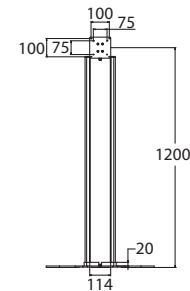

UTC-T01-STANDE

Triangle shape floor stand

- Organized cable management
- VESA 75/100 mm
- Height: 120 cm
- Easily tilt for best viewing comfort
- Dimension: Ø660 mm
- For UTC 515/520/315/318/320