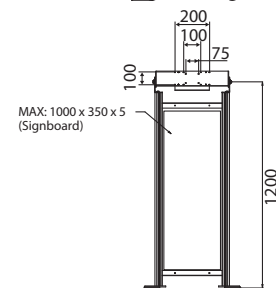

UTC-WALL-MOUNT2E

VESA 100/200 mm

- Flush fit without movement
- Weight capacity up to 35 kg
- Material: Steel

- Sits: 42.5 mm from the wall
- For UTC-532 only

UTC-WALL-MOUNT3E

VESA 75/100 mm

- Firmly fix to a solid wall
- Weight capacity up to 20 kg
- Material: Steel

Floor Stand

PN	UTC-T01-STANDE	UTC-H01-STANDE
Description	Triangle shape floor stand	H-shape floor stand
VESA Mounting Patterns	75 x 75 mm; 100 x 100 mm	75 x 75 mm; 100 x 100 mm; 200 x 200 mm
Height	120 cm	120 cm
Dimension	Ø660 mm	558 x 510 mm
Weight	10 kg	10 kg
Weight Capacity	18 KG (39.6lbs)	

UTC-T01-STANDE

Triangle shape floor stand

- Organized cable management
- VESA 75/100 mm
- Height: 120 cm
- Easily tilt for best viewing comfort
- Dimension: Ø660 mm
- For UTC 515/520/315/318/320

UTC-H01-STANDE

H-shape floor stand

MAX: 1000 x 350 x 5 (Signboard)

- Organized cable management
- VESA 75/100/200mm
- Height: 120 cm
- Easily tilt for best viewing comfort
- Dimension: 558 x 510 mm
- Acrylics signboard is excluded
- For UTC 515/520/532/315/318/320