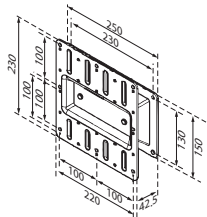

Wall Mount

PN	UTC-WALL-MOUNT1E	UTC-WALL-MOUNT2E	UTC-WALL-MOUNT3E	UTC-WALL-MOUNT4E
VESA Mounting Patterns	75 x 75 mm; 100 x 100 mm	200 x 200 mm	75 x 75 mm; 100 x 100 mm	75 x 75 mm
Weight Capacity	14 kg	35 kg	20 kg	20 kg

UTC-WALL-MOUNT1E

VESA 75/100 mm

- Firmly fix to a solid wall
- Weight capacity up to 14 kg
- Material: Steel
- Tilt: 180° up and down

- Rotation: 270° for portrait or landscape viewing
- Lift: 130.5 mm
- For UTC-510/515/520/307/310/315

UTC-WALL-MOUNT2E

VESA 100/200 mm

- Flush fit without movement
- Weight capacity up to 35 kg
- Material: Steel

- Sits: 42.5 mm from the wall
- For UTC-532 only

UTC-WALL-MOUNT3E

VESA 75/100 mm

- Firmly fix to a solid wall
- Weight capacity up to 20 kg
- Material: Steel

Floor Stand

PN	UTC-T01-STANDE	UTC-H01-STANDE
Description	Triangle shape floor stand	H-shape floor stand
VESA Mounting Patterns	75 x 75 mm; 100 x 100 mm	75 x 75 mm; 100 x 100 mm; 200 x 200 mm
Height	120 cm	120 cm
Dimension	Ø660 mm	558 x 510 mm
Weight	10 kg	10 kg
Weight Capacity	18 KG (39.6lbs)	