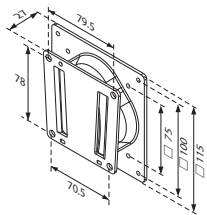

UTC-WALL-MOUNT1E

VESA 75/100 mm

- Firmly fix to a solid wall
- Weight capacity up to 14 kg
- Material: Steel
- Tilt: 180° up and down

- Rotation: 270° for portrait or landscape viewing
- Lift: 130.5 mm
- For UTC-510/515/520/307/310/315

UTC-WALL-MOUNT2E

VESA 100/200 mm

- Flush fit without movement
- Weight capacity up to 35 kg
- Material: Steel

- Sits: 42.5 mm from the wall
- For UTC-532 only

UTC-WALL-MOUNT3E

VESA 75/100 mm

- Firmly fix to a solid wall
- Weight capacity up to 20 kg
- Material: Steel

- Sits: 27 mm from the wall
- For UTC-515/520/307/310/315/318/320

UTC-WALL-MOUNT4E

VESA 75 mm

- Handy and Convenient supporter
- Firmly fix to solid wall
- Material: Steel

- Weight capacity up to 20 kg
- For UTC-510/307/310

Floor Stand

PN	UTC-T01-STANDE	UTC-H01-STANDE
Description	Triangle shape floor stand	H-shape floor stand
VESA Mounting Patterns	75 x 75 mm; 100 x 100 mm	75 x 75 mm; 100 x 100 mm; 200 x 200 mm
Height	120 cm	120 cm
Dimension	Ø660 mm	558 x 510 mm
Weight	10 kg	10 kg
Weight Capacity	18 KG (39.6lbs)	