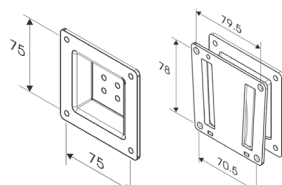

UTC-WALL-MOUNT1E

VESA 75/100 mm

- Firmly fix to a solid wall
- Weight capacity up to 14 kg
- Material: Steel
- Tilt: 180° up and down

- Rotation: 270° for portrait or landscape viewing
- Lift: 130.5 mm
- For UTC-510/515/520/307/310/315

UTC-WALL-MOUNT2E

VESA 100/200 mm

- Flush fit without movement
- Weight capacity up to 35 kg
- Material: Steel

- Sits: 42.5 mm from the wall
- For UTC-532 only

UTC-WALL-MOUNT3E

VESA 75/100 mm

- Firmly fix to a solid wall
- Weight capacity up to 20 kg
- Material: Steel

- Sits: 27 mm from the wall
- For UTC-515/520/307/310/315/318/320

UTC-WALL-MOUNT4E

VESA 75 mm

- Handy and Convenient supporter
- Firmly fix to solid wall
- Material: Steel

- Weight capacity up to 20 kg
- For UTC-510/307/310

Floor Stand

PN	UTC-T01-STANDE	UTC-H01-STANDE
Description	Triangle shape floor stand	H-shape floor stand
VESA Mounting Patterns	75 x 75 mm; 100 x 100 mm	75 x 75 mm; 100 x 100 mm; 200 x 200 mm
Height	120 cm	120 cm
Dimension	Ø660 mm	558 x 510 mm
Weight	10 kg	10 kg
Weight Capacity	18 KG (39.6lbs)	