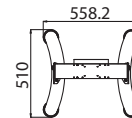

Wall Mount

PN	UTC-WALL-MOUNT1E	UTC-WALL-MOUNT2E	UTC-WALL-MOUNT3E	UTC-WALL-MOUNT4E
VESA Mounting Patterns	75 x 75 mm; 100 x 100 mm	200 x 200 mm	75 x 75 mm; 100 x 100 mm	75 x 75 mm
Weight Capacity	14 kg	35 kg	20 kg	20 kg

Floor Stand

PN	UTC-T01-STANDE	UTC-H01-STANDE
Description	Triangle shape floor stand	H-shape floor stand
VESA Mounting Patterns	75 x 75 mm; 100 x 100 mm	75 x 75 mm; 100 x 100 mm; 200 x 200 mm
Height	120 cm	120 cm
Dimension	Ø660 mm	558 x 510 mm
Weight	10 kg	10 kg
Weight Capacity	18 KG (39.6lbs)	

UTC-T01-STANDE

Triangle shape floor stand

- Organized cable management
- VESA 75/100 mm
- Height: 120 cm
- Easily tilt for best viewing comfort
- Dimension: Ø660 mm
- For UTC 515/520/315/318/320

UTC-H01-STANDE

H-shape floor stand

MAX: 1000 x 350 x 5 (Signboard)

- Organized cable management
- VESA 75/100/200mm
- Height: 120 cm
- Easily tilt for best viewing comfort
- Dimension: 558 x 510 mm
- Acrylics signboard is excluded
- For UTC 515/520/532/315/318/320