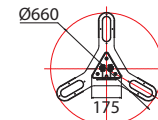

UTC-T01-STANDE

Triangle shape floor stand

- Organized cable management
- VESA 75/100 mm
- Height: 120 cm
- Easily tilt for best viewing comfort
- Dimension: Ø660 mm
- For UTC 515/520/315/318/320