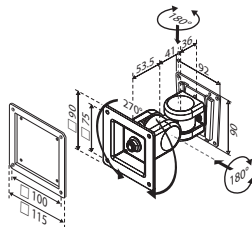

Wall Mount

PN	UTC-WALL-MOUNT1E	UTC-WALL-MOUNT2E	UTC-WALL-MOUNT3E	UTC-WALL-MOUNT4E
VESA Mounting Patterns	75 x 75 mm; 100 x 100 mm	200 x 200 mm	75 x 75 mm; 100 x 100 mm	75 x 75 mm
Weight Capacity	14 kg	35 kg	20 kg	20 kg

UTC-WALL-MOUNT1E

VESA 75/100 mm

- Firmly fix to a solid wall
- Weight capacity up to 14 kg
- Material: Steel
- Tilt: 180° up and down

- Rotation: 270° for portrait or landscape viewing
- Lift: 130.5 mm
- For UTC-510/515/520/307/310/315

UTC-WALL-MOUNT2E

VESA 100/200 mm

- Flush fit without movement
- Weight capacity up to 35 kg
- Material: Steel

- Sits: 42.5 mm from the wall
- For UTC-532 only

UTC-WALL-MOUNT3E

VESA 75/100 mm

- Firmly fix to a solid wall
- Weight capacity up to 20 kg
- Material: Steel

Floor Stand

PN	UTC-T01-STANDE	UTC-H01-STANDE
Description	Triangle shape floor stand	H-shape floor stand
VESA Mounting Patterns	75 x 75 mm; 100 x 100 mm	75 x 75 mm; 100 x 100 mm; 200 x 200 mm
Height	120 cm	120 cm
Dimension	Ø660 mm	558 x 510 mm
Weight	10 kg	10 kg
Weight Capacity	18 KG (39.6lbs)	