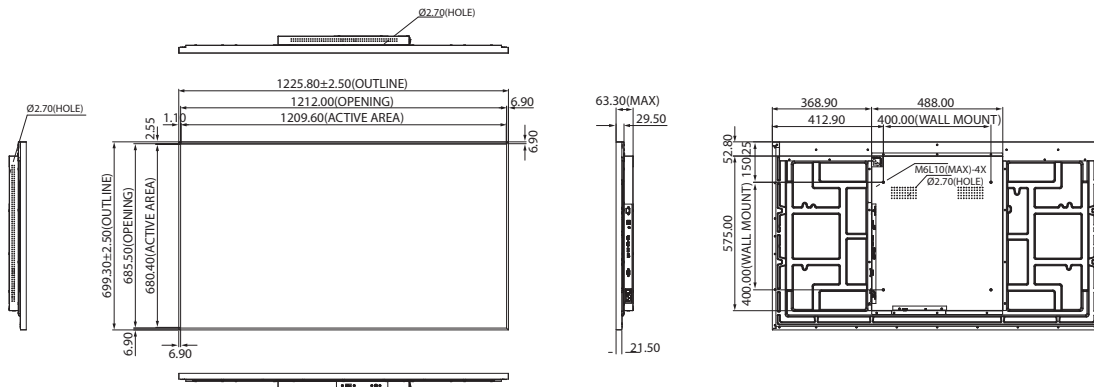

Dimensions

Unit: mm

65"

55"

43"

Ordering Information

Part Number	Description
UTM-743GR-B5000	UTM-743GR, Display, 43", AG25%, 500nits
UTM-755GR-B5000	UTM-755GR, Display, 55", AG25%, 500nits
UTM-765GR-B5000	UTM-765GR, Display, 65", AG25%, 500nits

Packing List

Item	Description
Remote Controller	x1
Battery	3A x2
Document	Quick Start Guide x1

Optional Accessories

Part Number	Description
ARES-11490-F404000	Regular VESA 400x400 mounting bracket
UTM-700P-BK00	Bracket for UBX edge computer
1700028438-01	M cable HDMI 19P/HDMI 19P 180cm
1702002600-01	Power Cord UL 3P 10A 250V 183cm
1700018705	Power Cord EU 3P 10A 250V 183cm 180°
1700000596-11	Power Cord CCC 3P 10A 250V 183cm
1700001714	Power Cord BSMI 3P 7A 125V 183cm
1700032693-11	Power Cord BSI 3P 10A 250V 180cm (UK)
1700000237	Power Cord PSE 3P 12A 125V 183cm (Japan)
1702031836	Power Cord SAA 3P 10A 250V 183cm (AU)
1700000237	Power Cord PSE 3P 12A 125V 183cm (Japan)
1702031836	Power Cord SAA 3P 10A 250V 183cm (AU)