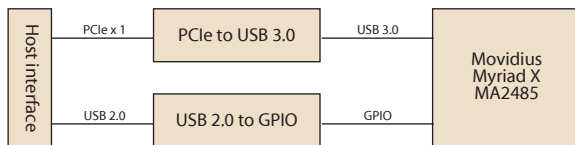

**Deployment Wizard**

- AI Model Launcher
- Deployment Reference
- CPU/VPU Monitoring

**3rd Party AI SDK**

- Vehicle Detection
- License Plate Recognition
- Optical Inspection

(Supported by project)

**Block Diagram**

**Ordering Information**

Part Number	Description
VEGA-320-01A1	M.2 2230 Intel Myriad X Edge AI acceleration module
VEGA-330-02A1	Full size miniPCIe Intel Myriad X Edge AI acceleration module

**Optional items**