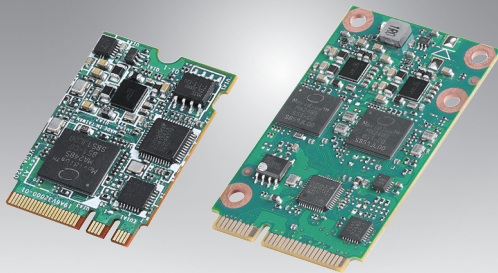

# VEGA-320 / VEGA-330

## Intel® Movidius™ Myriad™ X Edge AI Module

Preliminary

### Features

- Intel® Movidius™ Myriad™ X VPU onboard
- Ultra compact, Low power consumption
- Hardware acceleration for common deep neural networks
- Scalable for multiple video streams edge inference
- 10 times the performance compared to the previous generation
- Intel® OpenVINO™ toolkit fully supported

### Specifications

	VEGA-320	VEGA-330
SoC	one Myriad X MA2485	Two Myriad X MA2485
Form Factor	M.2 2230 (Key A+E)	Full size Mini PCIe
Dimensions	22mm x 30mm x 3.63mm	30mm x 50.95mm x 4.86mm
Signal Interface	PCIe Gen2 x1, USB 2.0	PCIe Gen2 x1, USB 2.0
Operating temp.	0 ~ 45 °C, with 0.7m/s air flow	0 ~ 45 °C, with 0.7m/s air flow
Power consumption	3.8W	7.6W
Cooling	Passive cooling	Passive cooling
OS support	Windows 10 Enterprise 64bit Ubuntu 16.04.3 LTS (64 bit) CentOS 7.4 (64 bit)	Windows 10 Enterprise 64bit Ubuntu 16.04.3 LTS (64 bit) CentOS 7.4 (64 bit)
OpenVINO	OpenVINO R1 2019 or latest	OpenVINO R1 2019 or latest
Framework support	TensorFlow, Caffe	TensorFlow, Caffe