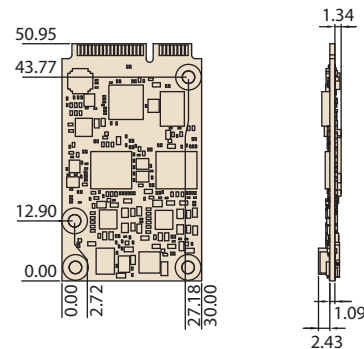

### Dimensions

Unit: mm

#### VEGA-330

VEGA-330 Standard Heatsink  
1960092232T000

Edge AI Suite Built-in

**OpenVINO™ Toolkit**

- Model Optimizer
- Inference Engine
- Supports TensorFlow, Caffe, mxnet, ONNX

**Pre-Trained Models**

- Facial Detection
- Pedestrian Tracking
- Human Pose Estimation