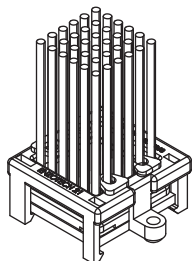

VEGA-320

VEGA-320 Standard Heatsink
1960091939T001