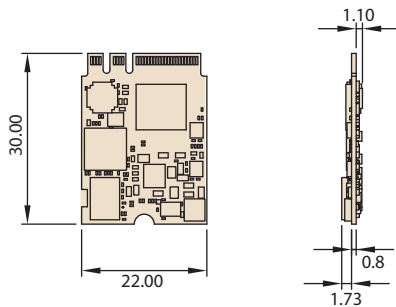

VEGA-320

VEGA-320 Standard Heatsink
1960091939T001