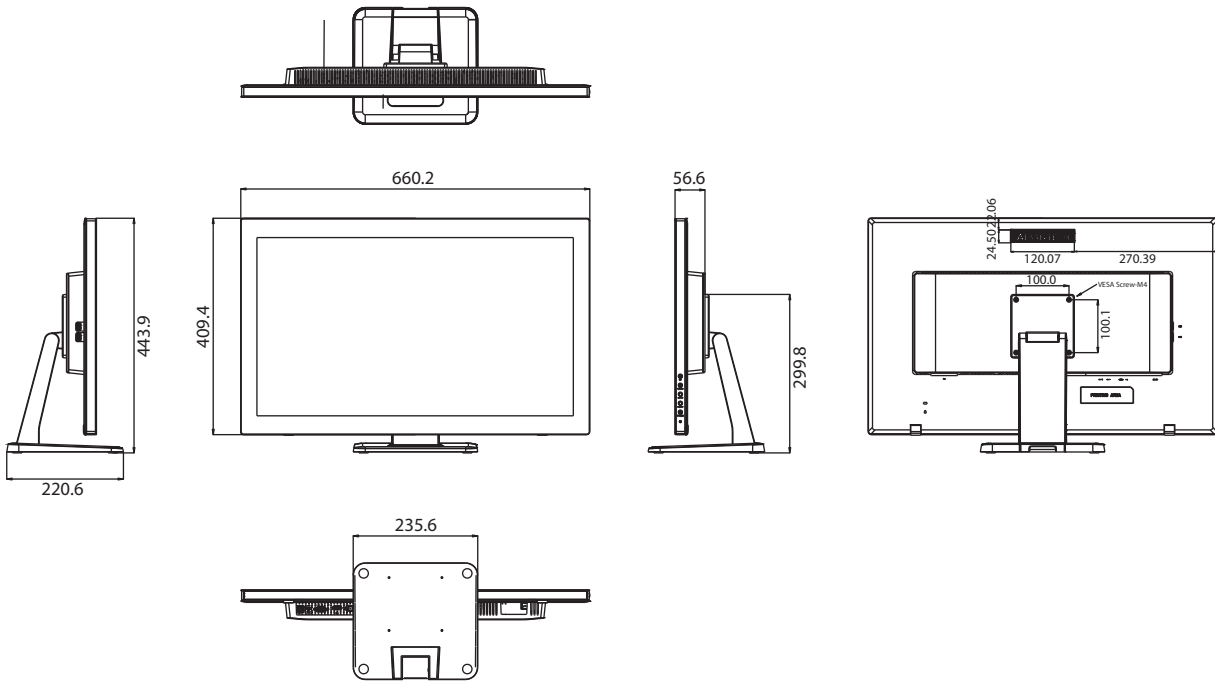

Dimensions

Unit: mm

Ordering Information

Part Number	Description	Packing List
VUE-3270-FD30MA-A0	Advantech 27" Full HD Monitor (incl. Japan, Korea, Australia, and Middle East Power Cord)	▪ Power Cord (1.5M, Black) ▪ VGA Cable (1.5M, Black) ▪ HDMI Cable (1.5M, Black) ▪ DisplayPort Cable (1.5M, Black) ▪ Audio Cable (1.5M, Black) ▪ Desktop Stand (Black) ▪ Startup Manual (Paper)
VUE-3270-FD30MC-A0	Advantech 27" Full HD Monitor (incl. China Power Cord)	
VUE-3270-FD30MX-A0	Advantech 27" Full HD Monitor (incl. Europe, Taiwan, UK and US Power Cord)