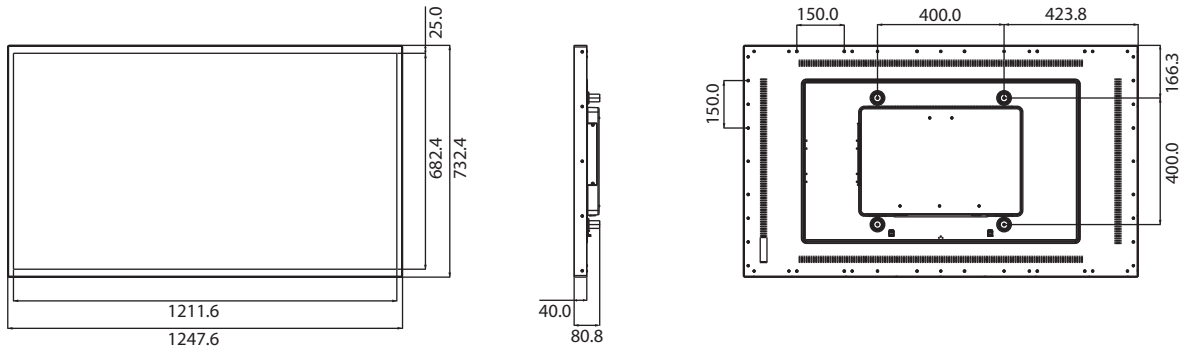

PCAP model

	Width	Height	Depth	Bezel Width (front)
None touch model	1242	713	64	13.9
IR touch model	1272	743	75	15.8
PCAP touch model	1248	732	79	TBD

Ordering Information

Part Number				Description	Packing List
None Touch	IR Touch	PCAP Touch			
VUE-5550-UD50SA-V0	VUE-5550-UD50IA-V0	VUE-5550-UD50PA-L0	Advantech 55" Ultra HD Digital Signage (incl. Australia, Japan, Korea and Middle East Power Cord)		▪ Power cord (1.8 M) ▪ VGA cable (1.8 M)* ▪ HDMI cable (1.8 M) ▪ DisplayPort cable (1.8 M) ▪ DVI Cable (1.8M, Black) ▪ Audio cable (1.8M) ▪ RS-232 cable (1.8 M)* ▪ RS-232 daisy cable (1.8 M)* ▪ USB cable (1.8 M), Touch model only ▪ Remote control ▪ StartUp Manual (paper)
VUE-5550-UD50SC-V0	VUE-5550-UD50IC-V0	VUE-5550-UD50PC-L0	Advantech 55" Ultra HD Digital Signage (incl. China Power Cord)		
VUE-5550-UD50SX-V0	VUE-5550-UD50IX-V0	VUE-5550-UD50PX-L0	Advantech 55" Ultra HD Digital Signage (incl. Europe, Taiwan, UK, and US Power Cord)		

* IR & none touch model only

Optional Accessory

Part Number	Description
960T-WM-40H40V	Wall Mount for Signage, support 50kg, VESA 400x400mm
960T-WM-40H40VF	Wall Mount for Signage, support 80kg, VESA 400x400mm, fixed