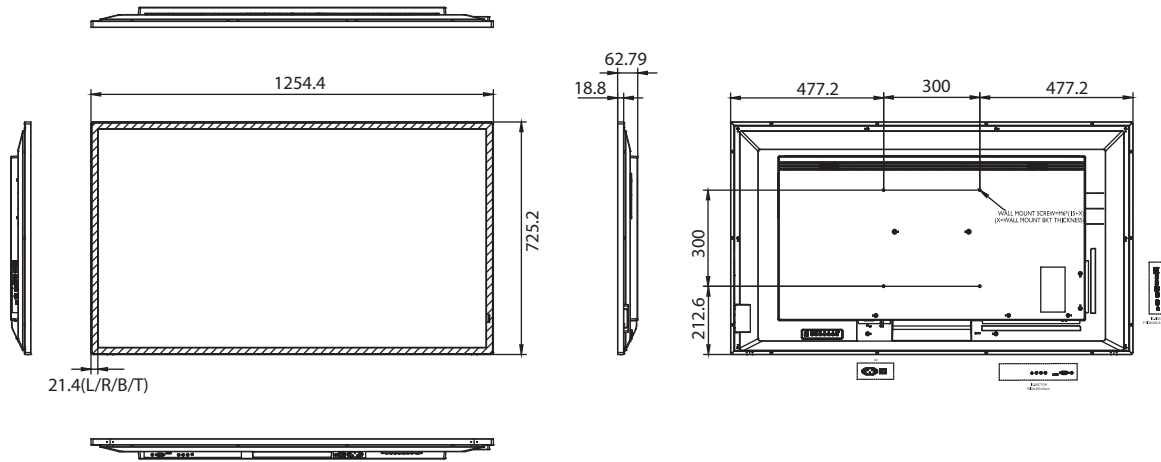

VUE-555I UHD Series (Touch)

Dimensions

Unit: mm [inch]

	Width	Height	Depth	Bezel Width (front)
PCAP touch model	1254.4	725.2	62.79	21.4

Ordering Information

Part Number	Description	Packing List
PCAP touch model		
VUE-555I-UD50PA-V0	Advantech 55" Ultra HD Digital Signage (incl. Australia, Japan, Korea and Middle East Power Cord)	<ul style="list-style-type: none"> ▪ Power cable (1.8 M) ▪ VGA cable (1.8 M) ▪ HDMI cable (1.8 M) ▪ HDMI to DVI cable (1.8 M) ▪ HDMI to DP cable (1.8 M) ▪ Audio cable (1.8M) ▪ USB cable (1.8 M, Touch model only) ▪ Remote control
VUE-555I-UD50PC-V0	Advantech 55" Ultra HD Digital Signage (incl. China Power Cord)	
VUE-555I-UD50PX-V0	Advantech 55" Ultra HD Digital Signage (incl. Europe, Taiwan, UK, and US Power Cord)	