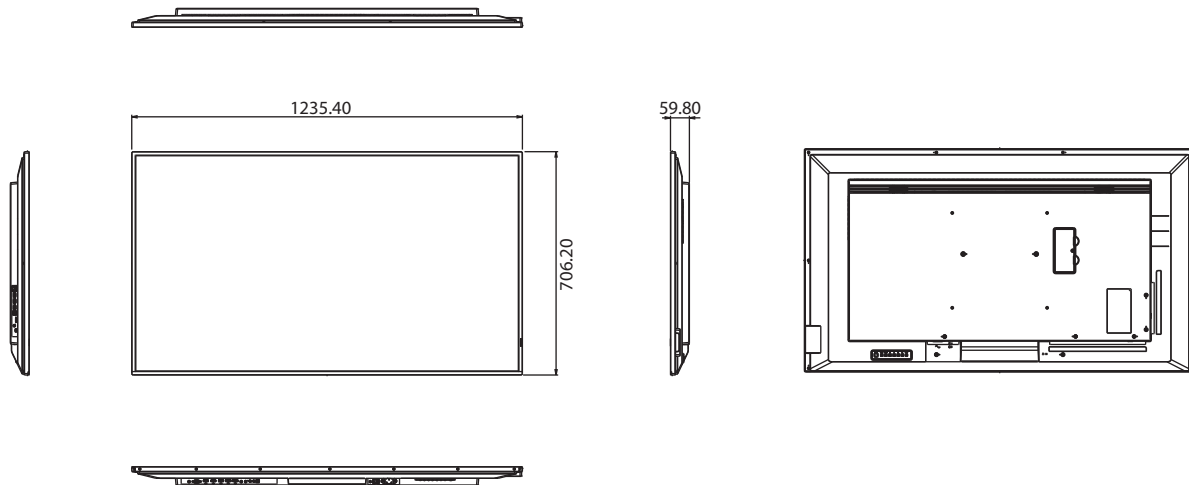

VUE-555I UHD Series

Dimensions

Unit: mm

	Width	Height	Depth	Bezel Width (front)
None touch model	1235.4	706.2	59.8	10.9

Ordering Information

Part Number	Description	Packing List
None touch model		
VUE-555I-UD50SA-V0	Advantech 55" Ultra HD Digital Signage (incl. Australia, Japan, Korea and Middle East Power Cord)	▪ Power cable (1.8 M) ▪ VGA cable (1.8 M) ▪ HDMI cable (1.8 M) ▪ HDMI to DVI cable (1.8 M) ▪ HDMI to DP cable (1.8 M) ▪ Audio cable (1.8M) ▪ Remote control
VUE-555I-UD50SC-V0	Advantech 55" Ultra HD Digital Signage (incl. China Power Cord)	
VUE-555I-UD50SX-V0	Advantech 55" Ultra HD Digital Signage (incl. Europe, Taiwan, UK, and US Power Cord)	

Optional Accessory

Part Number	Description
960T-WM-40H40V	Wall Mount for Signage, support 50kg, VESA 400x400mm