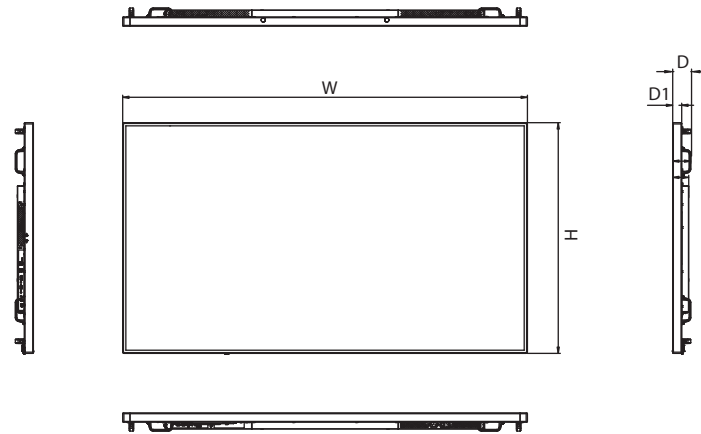

VUE 86" 4K Series

Dimensions

Unit: mm [inch]

	Outline Dimension				Bezel Width	
	W	H	D	D1	T/L/R	B
86" Digital Signage series	1928	1099	86	43	15.15	15.15

Ordering Information

Description	Part Number	Power cord	Packing list
86" 4K non touch Digital Signage	VUE-5860-UD41ST-LO	Signage with TW Power cable (C8, 1.8M)	▪ Power cord (1.8 M) ▪ VGA cable (1.8 M) ▪ HDMI cable (1.8 M) ▪ RS-232 cable (1.8 M) ▪ RS-232 daisy cable (1.8 M) ▪ Remote control ▪ User Manual (paper)
	VUE-5860-UD41SA-LO	Signage with AU Power cable (C8, 1.8M)	
	VUE-5860-UD41SB-LO	Signage with UK Power cable (C8, 1.8M)	
	VUE-5860-UD41SC-LO	Signage with CN Power cable (C8, 1.8M)	
	VUE-5860-UD41SE-LO	Signage with EU Power cable (C8, 1.8M)	
	VUE-5860-UD41SJ-LO	Signage with JP Power cable (C8, 1.8M)	
	VUE-5860-UD41SK-LO	Signage with KR Power cable (C8, 1.8M)	
	VUE-5860-UD41SM-LO	Signage with ME Power cable (C8, 1.8M)	
VUE-5860-UD41SU-LO	Signage with US Power cable (C8, 1.8M)