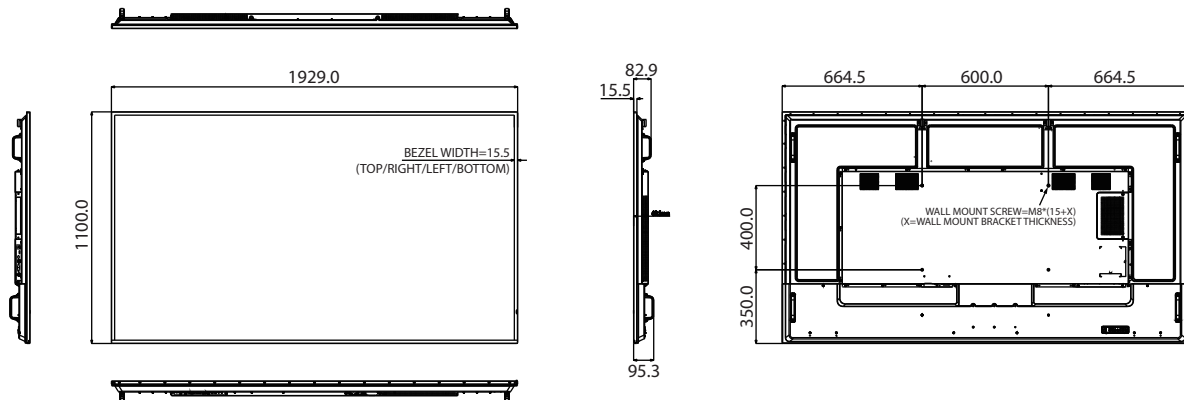

Non touch modle (Modle name:VUE-5860-UD50SX-V0)

Ordering Information

Part Number	Description	Packing List
<table border="1"> <tr> <th>None Touch</th> <th>IR Touch</th> </tr> <tr> <td>VUE-5860-UD50SA-V0</td> <td>VUE-5860-UD50IA-V0</td> </tr> <tr> <td>VUE-5860-UD50SC-V0</td> <td>VUE-5860-UD50IC-V0</td> </tr> <tr> <td>VUE-5860-UD50SX-V0</td> <td>VUE-5860-UD50IX-V0</td> </tr> </table>	Advantech 86" Ultra HD Digital Signage (incl. Japan, Korea, Australia, and Middle East Power Cord) Advantech 86" Ultra HD Digital Signage (incl. China Power Cord) Advantech 86" Ultra HD Digital Signage (incl. Europe, Taiwan, UK, and US Power Cord)	- Power cable (1.8 M) - VGA cable (1.8 M) - HDMI cable (1.8 M) - DisplayPort cable (1.8 M) - USB cable (1.8 M) *IR touch model only - RS-232 cable (1.8 M) - DVI cable (1.8 M) *None touch model only - Remote control - StartUp Manual (Paper)

*IR touch or None touch model only

Optional Accessories

Part Number	Description
960T-WM-80H50V	Wall Mount for Signage, support 85kg, VESA 800x500mm max. (adjustable)