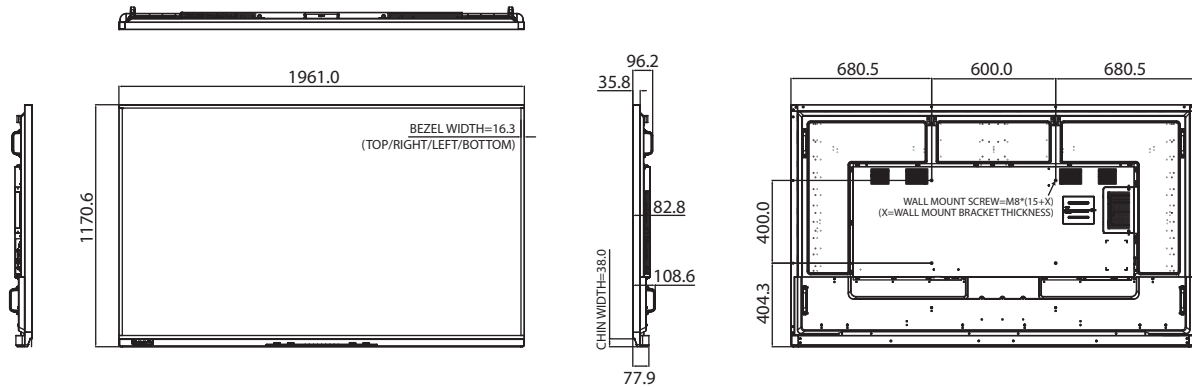

Dimensions

Unit: mm [inch]

IR touch modle (Modle name:VUE-5860-UD50IX-V0)